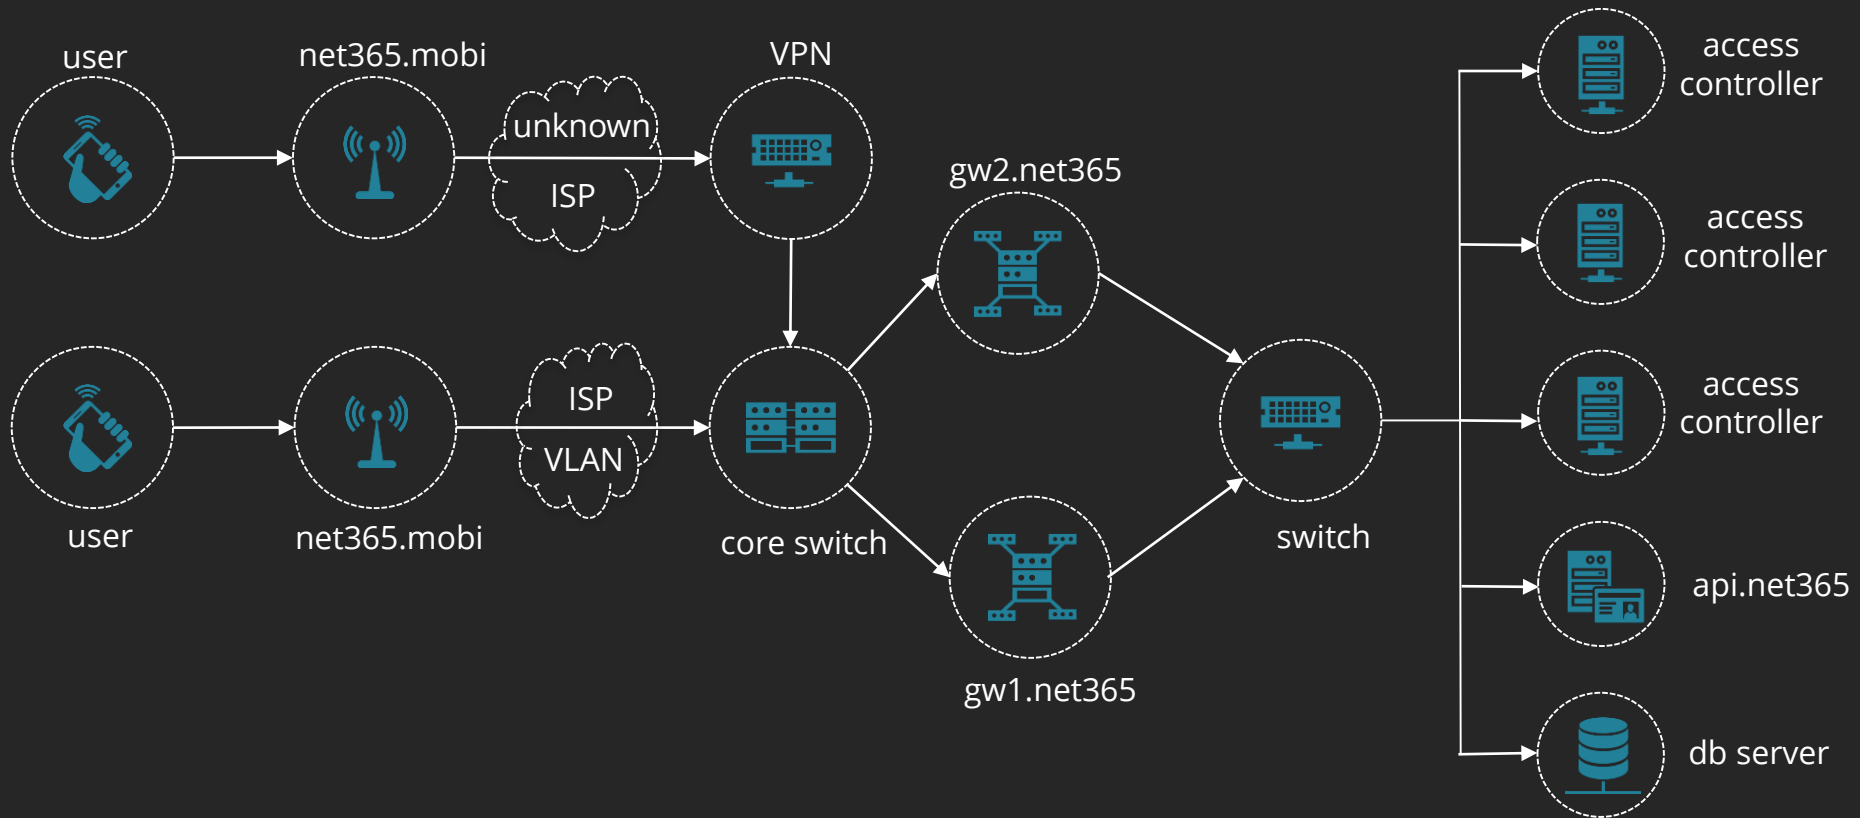

net365.mobi structure