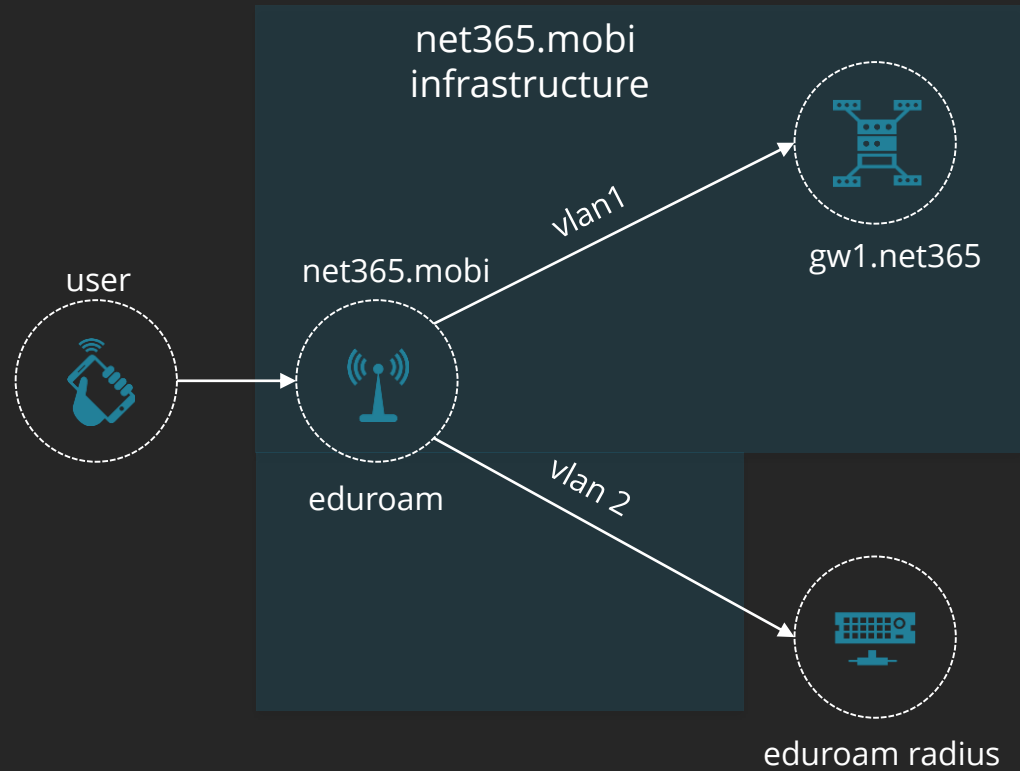

net365.mobi

- Traffic transport over VLAN
- Standard: 802.11 a/b/g/n/ac
- WiFi certified hardware
- User roaming between the hotspots

eduroam coverage:

net365.mobi coverage:

eduroam RADIUS hierarchy

accept responses statistics

from 01.01.2014 to 10.04.2014

net365.mobi structure

net365.mobi result achievements

eduroam over net365.mobi

eduroam over net365.mobi

net365.mobi over eduroam

THANK YOU

for your attention