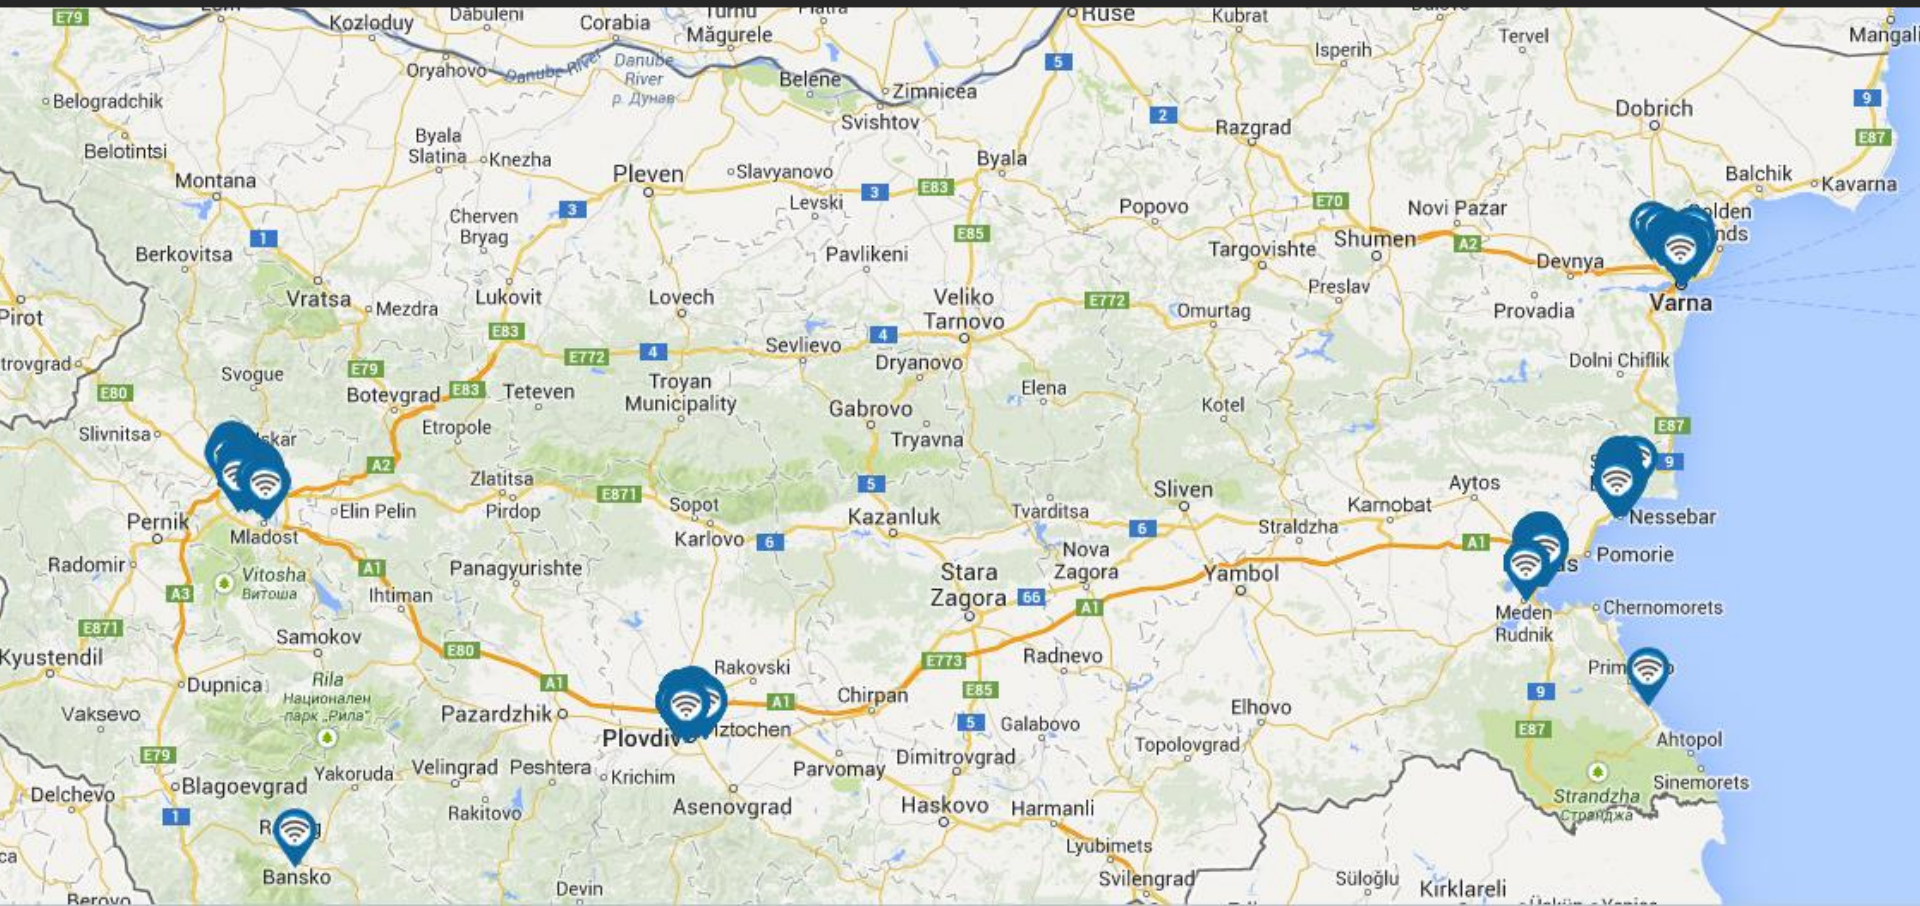

net365.mobi coverage: