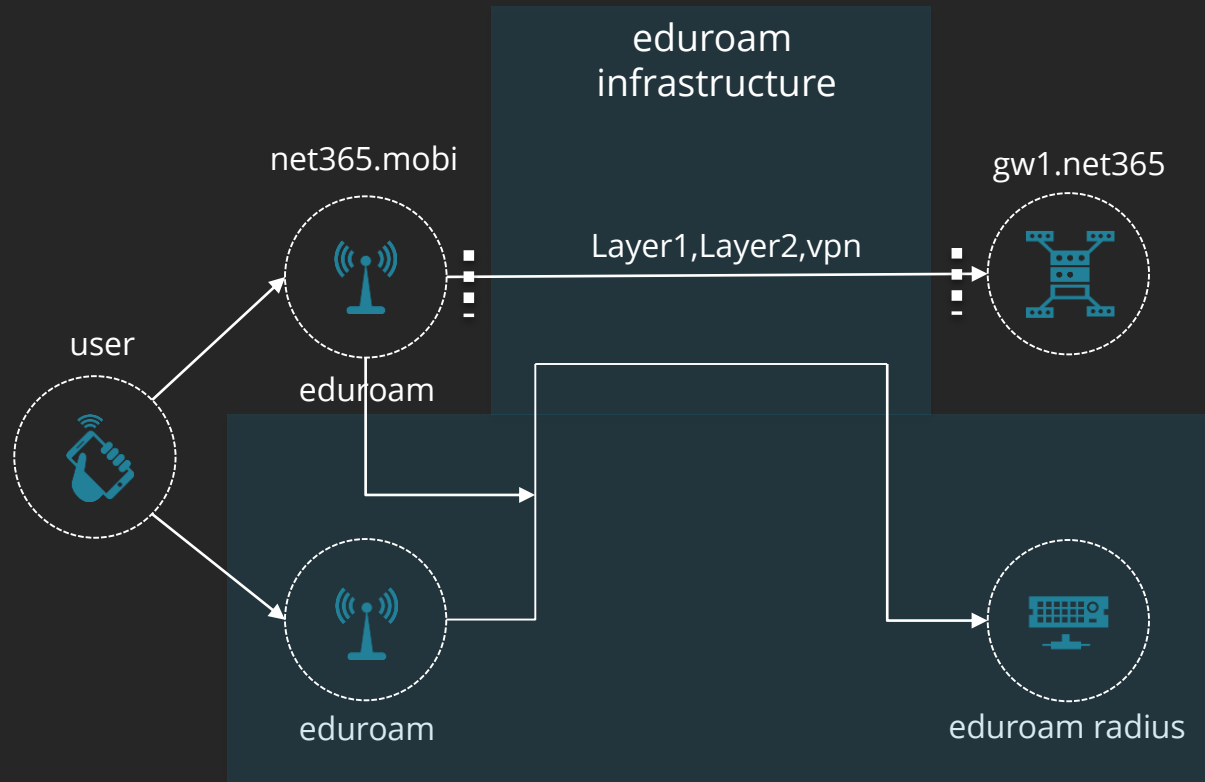

net365.mobi

- Traffic transport over VLAN
- Standard: 802.11 a/b/g/n/ac
- WiFi certified hardware
- User roaming between the hotspots

eduroam coverage:

net365.mobi coverage:

eduroam RADIUS hierarchy

accept responses statistics

from 01.01.2014 to 10.04.2014

net365.mobi structure

net365.mobi result achievements

eduroam over net365.mobi

eduroam over net365.mobi

net365.mobi over eduroam

THANK YOU

for your attention