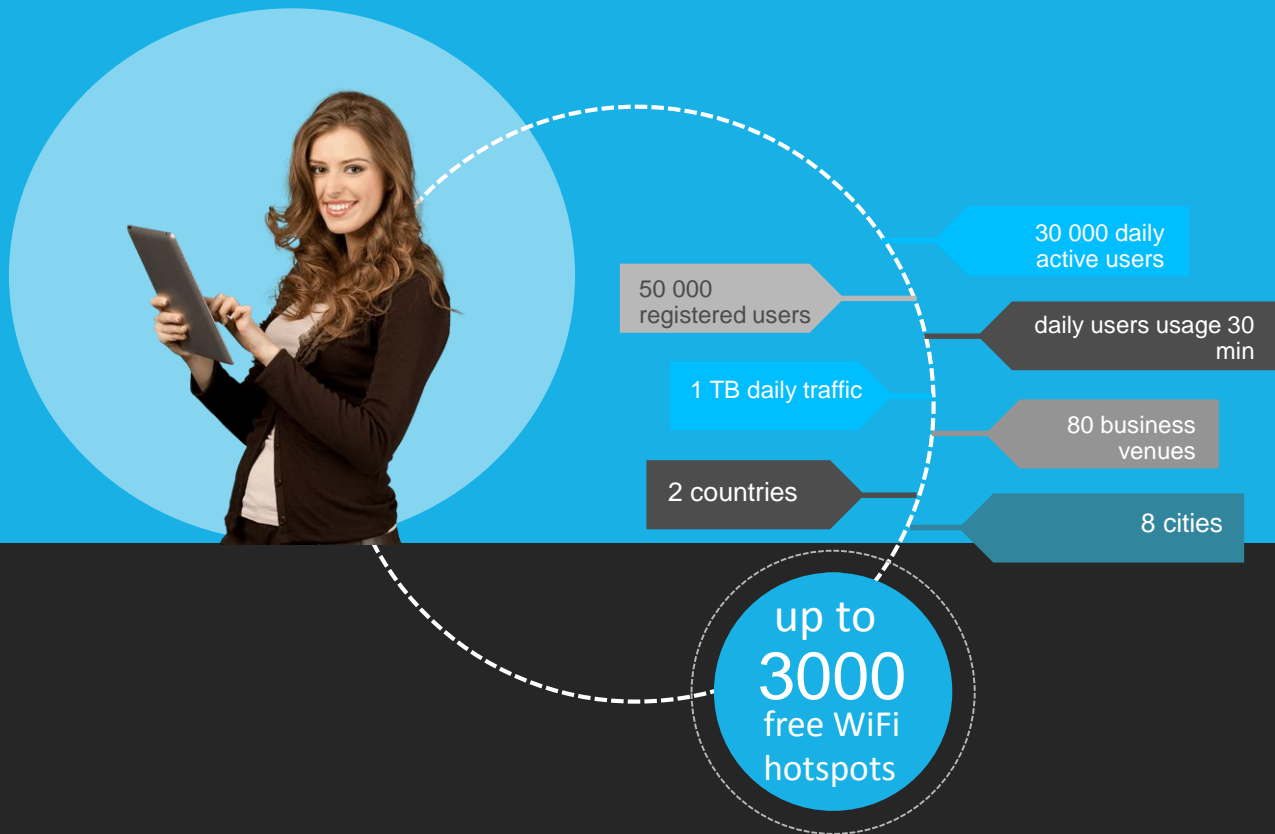

net365.mobi result achievements