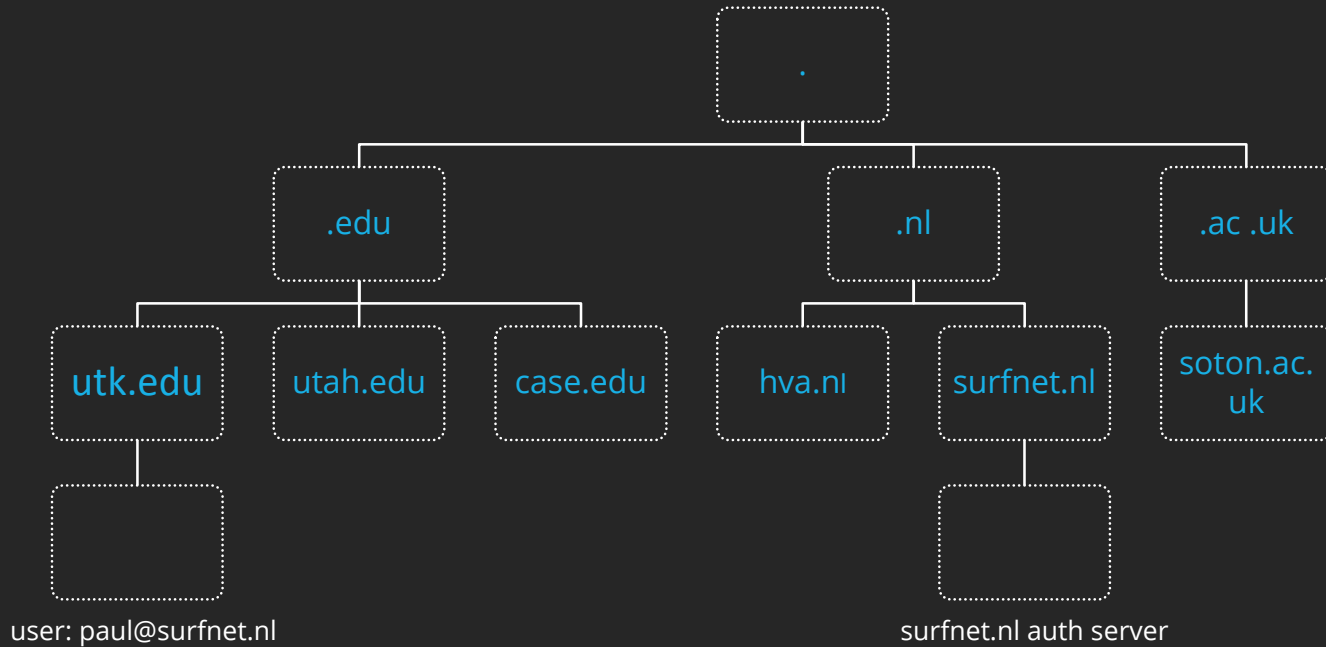

Sub goals:

- single open SSID
- access provided to public places (administrative buildings, parks, schools, metro stations)
- unlimited access
- free of charge

eduroam

Large scale wireless access roaming infrastructure

Sub goals:

- standards based
- no client installation required
- authentication and authorization at 'home' institution
- cheap
- no overheard
- distributed IdP and SP

privacy and security

eduroam

- Radius servers (freeradius, radiator)
- Standards: 802.11 a/b/g/n
- SSID: eduroam
- Security: WPA2/AES
- Username:
user@domain.cctld

net365.mobi

- Traffic transport over VLAN
- Standard: 802.11 a/b/g/n/ac
- WiFi certified hardware
- User roaming between the hotspots

eduroam coverage:

net365.mobi coverage:

eduroam RADIUS hierarchy

accept responses statistics

from 01.01.2014 to 10.04.2014

net365.mobi structure

net365.mobi result achievements

eduroam over net365.mobi

eduroam over net365.mobi

net365.mobi over eduroam

THANK YOU

for your attention