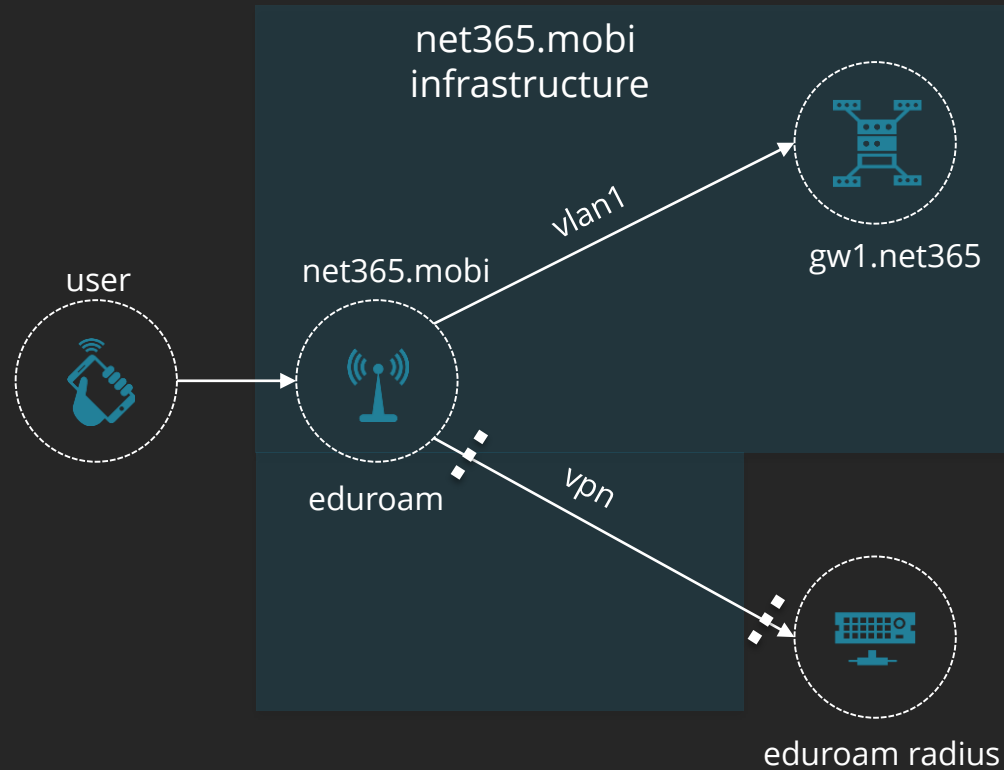

net365.mobi

- Traffic transport over VLAN
- Standard: 802.11 a/b/g/n/ac
- WiFi certified hardware
- User roaming between the hotspots

eduroam coverage:

net365.mobi coverage:

eduroam RADIUS hierarchy

accept responses statistics

from 01.01.2014 to 10.04.2014

net365.mobi structure

net365.mobi result achievements

eduroam over net365.mobi

eduroam over net365.mobi

net365.mobi over eduroam

THANK YOU

for your attention