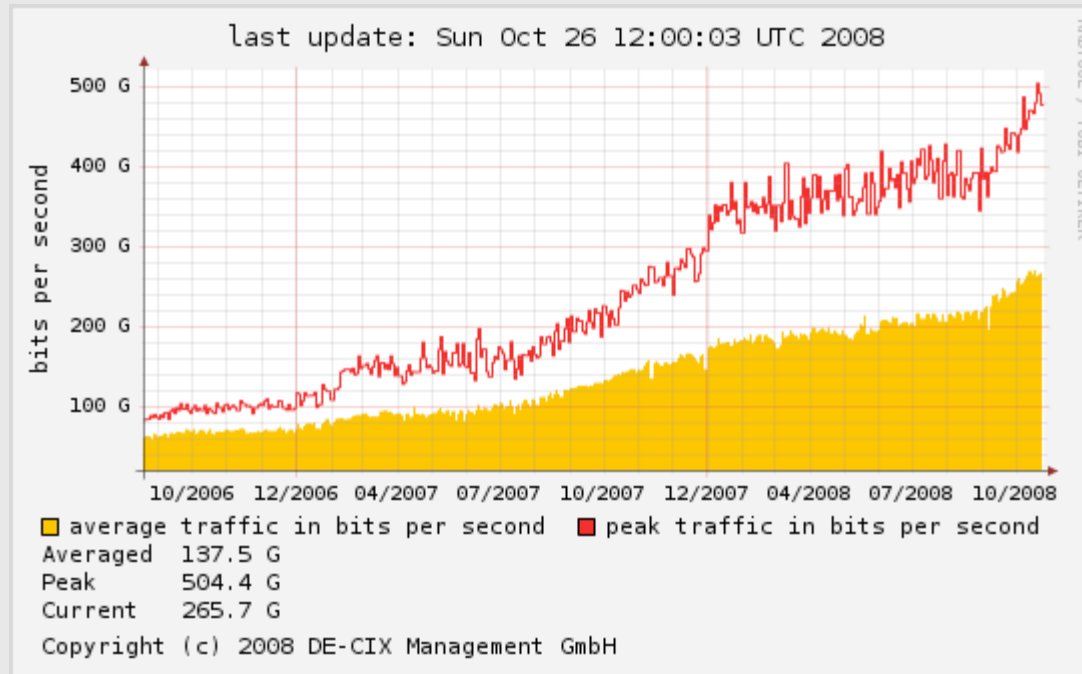

DE-CIX Traffic Graph