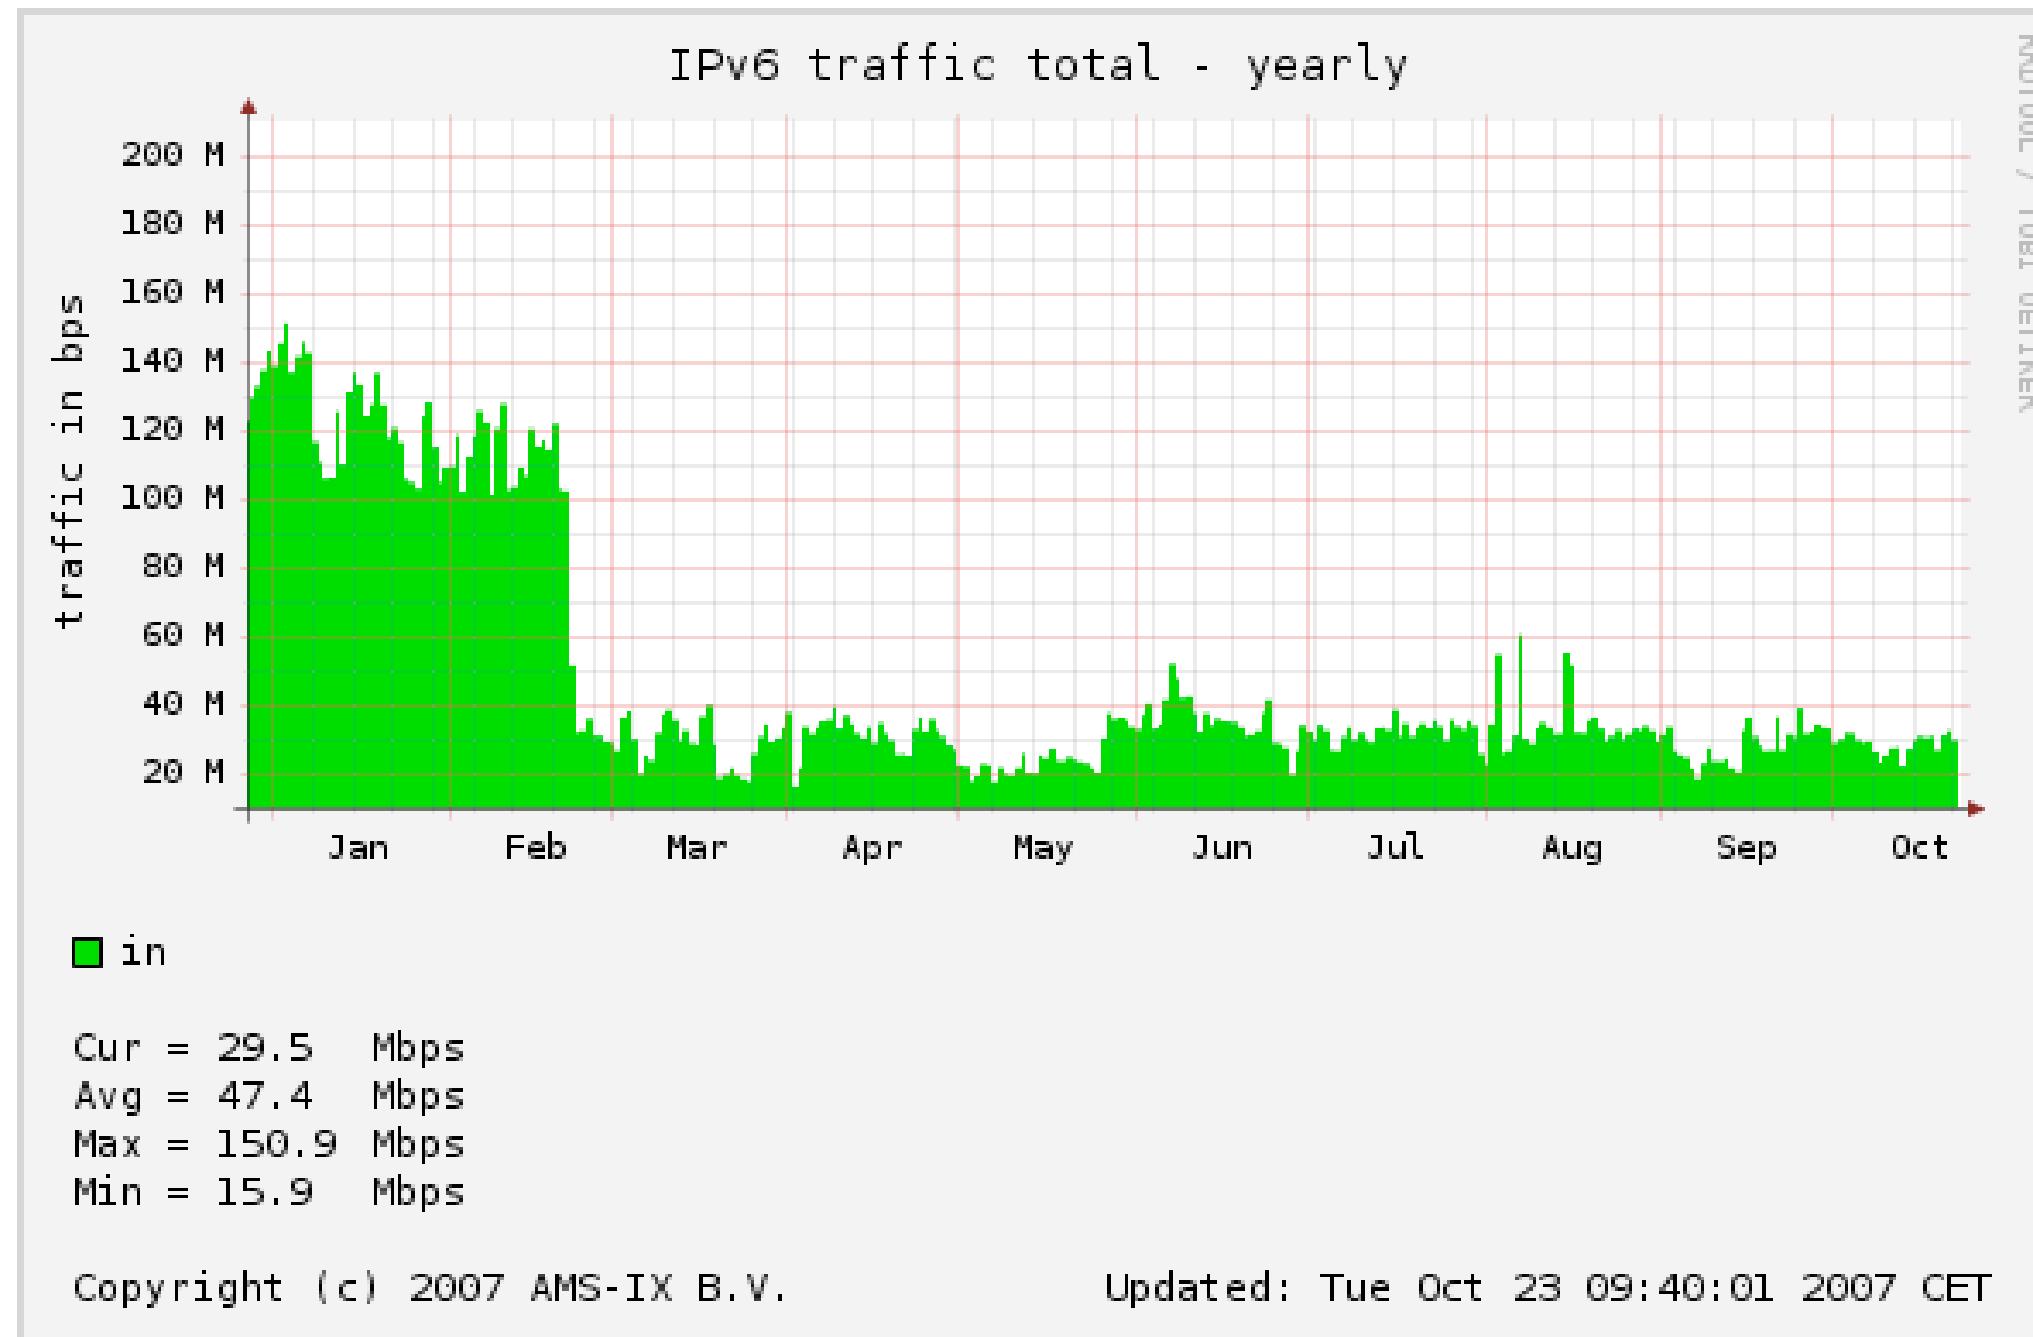

IPv6 at AMS-IX

- IPv6 enabled routers at AMS-IX
 - 64 ASs have one or more listed IPv6 address for the AMS-IX peering LAN
 - The listed number of interface addresses is 81
 - Nov 1 2006 this number was 70
 - The actual number of routers that do Neighbor Discovering on the peering LAN is 59
- Traffic measurements are done using sFlow
 - IPv6 traffic measurements are done on the sampled number of packets with ethertype 0x86DD

Daily IPv6 traffic on AMS-IX

History IPv6 traffic on AMS-IX

AMS-IX IPv6 traffic since March 2007

History total IP traffic on AMS-IX