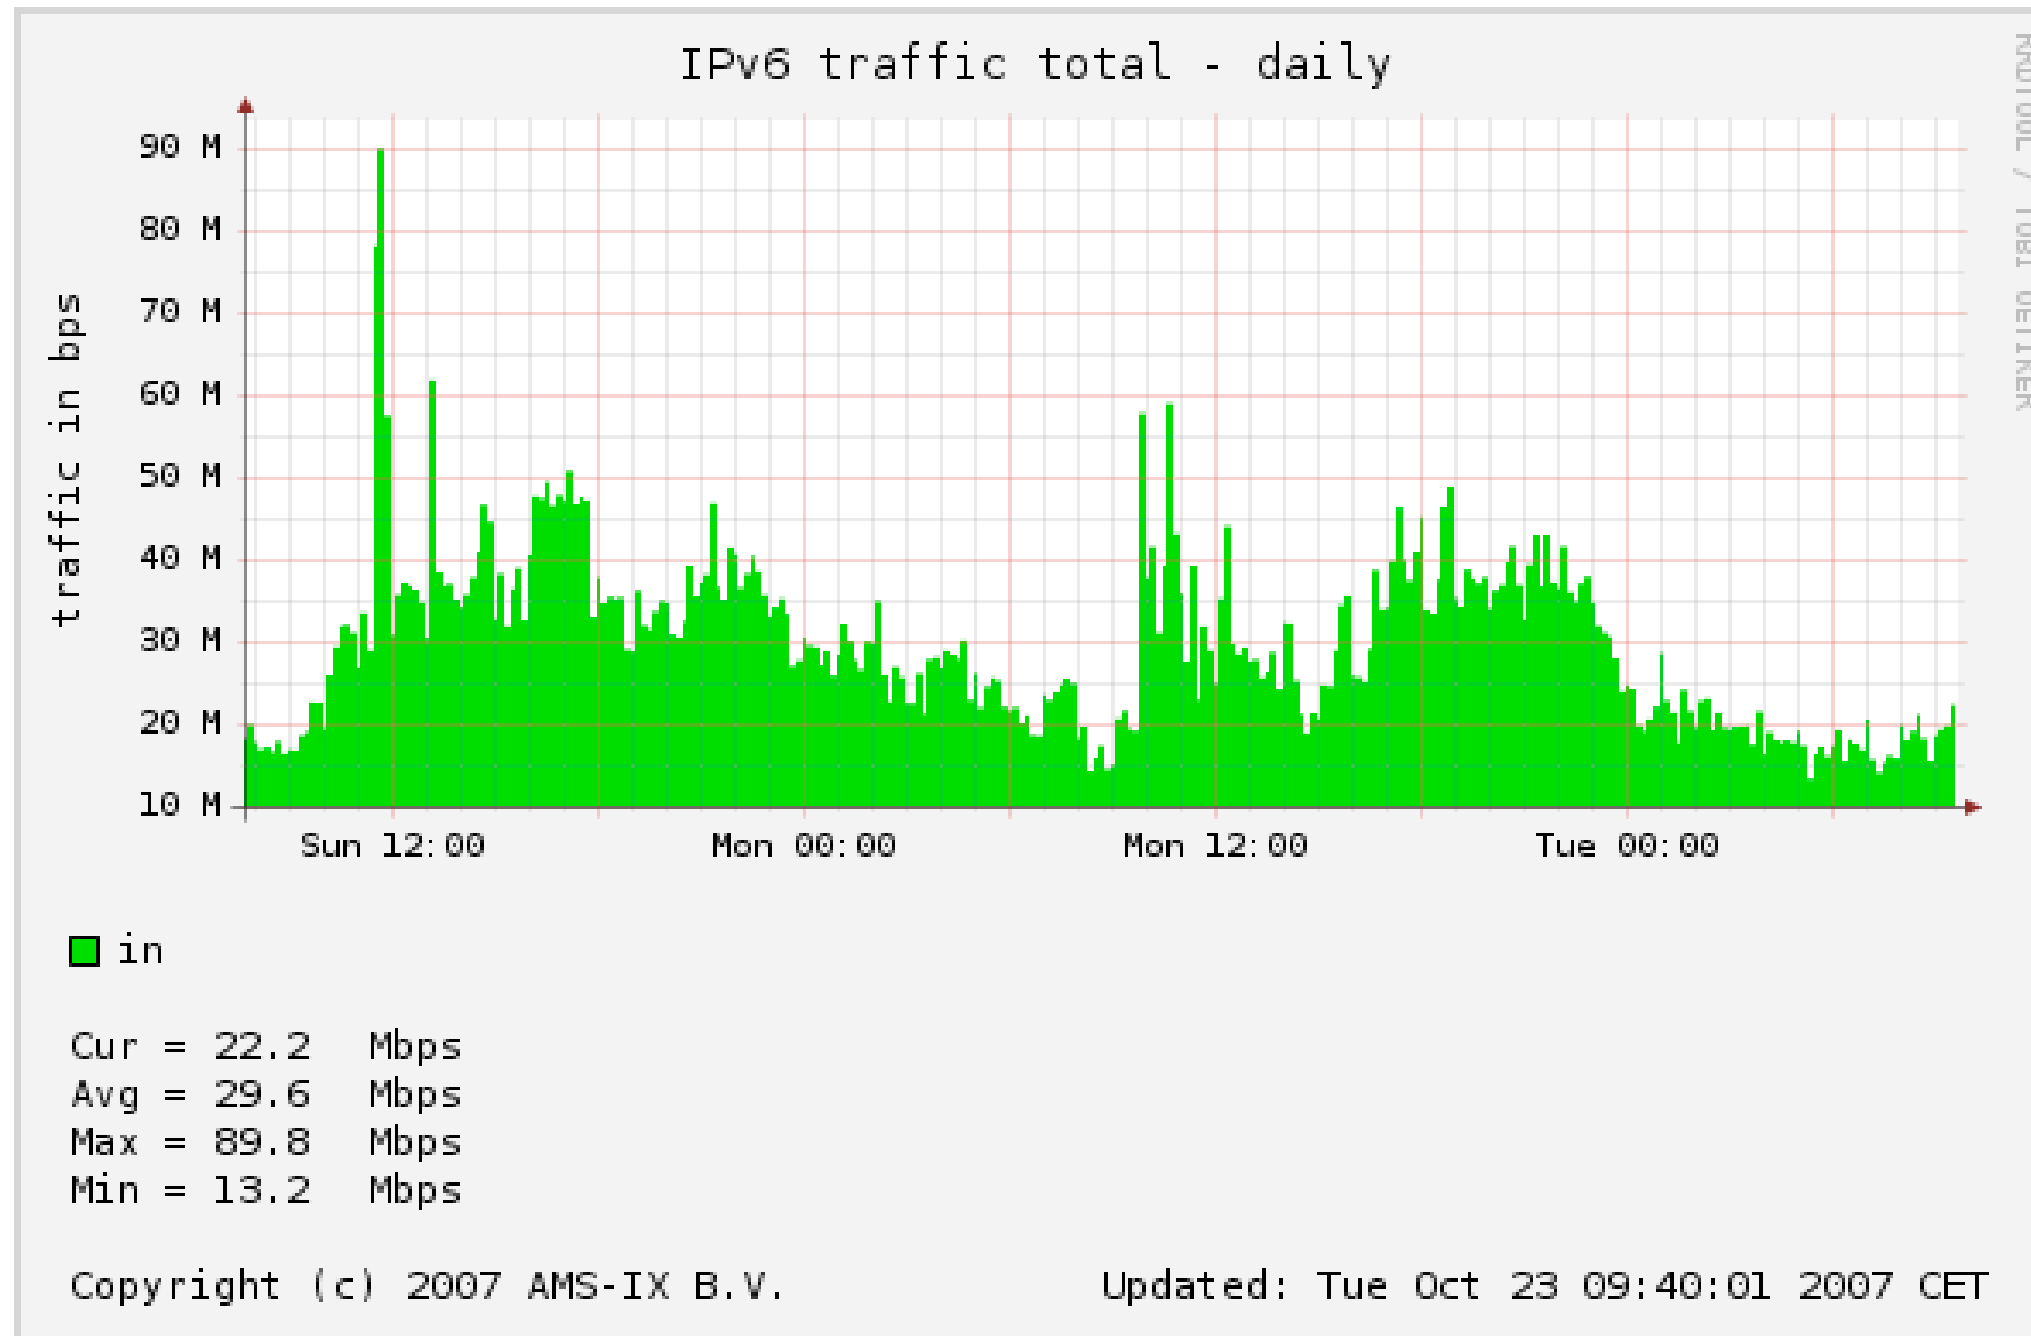

IPv6 at AMS-IX

- IPv6 enabled routers at AMS-IX
 - 64 ASs have one or more listed IPv6 address for the AMS-IX peering LAN
 - The listed number of interface addresses is 81
 - Nov 1 2006 this number was 70
 - The actual number of routers that do Neighbor Discovering on the peering LAN is 59
- Traffic measurements are done using sFlow
 - IPv6 traffic measurements are done on the sampled number of packets with ethertype 0x86DD

Daily IPv6 traffic on AMS-IX

History IPv6 traffic on AMS-IX

AMS-IX IPv6 traffic since March 2007

History total IP traffic on AMS-IX