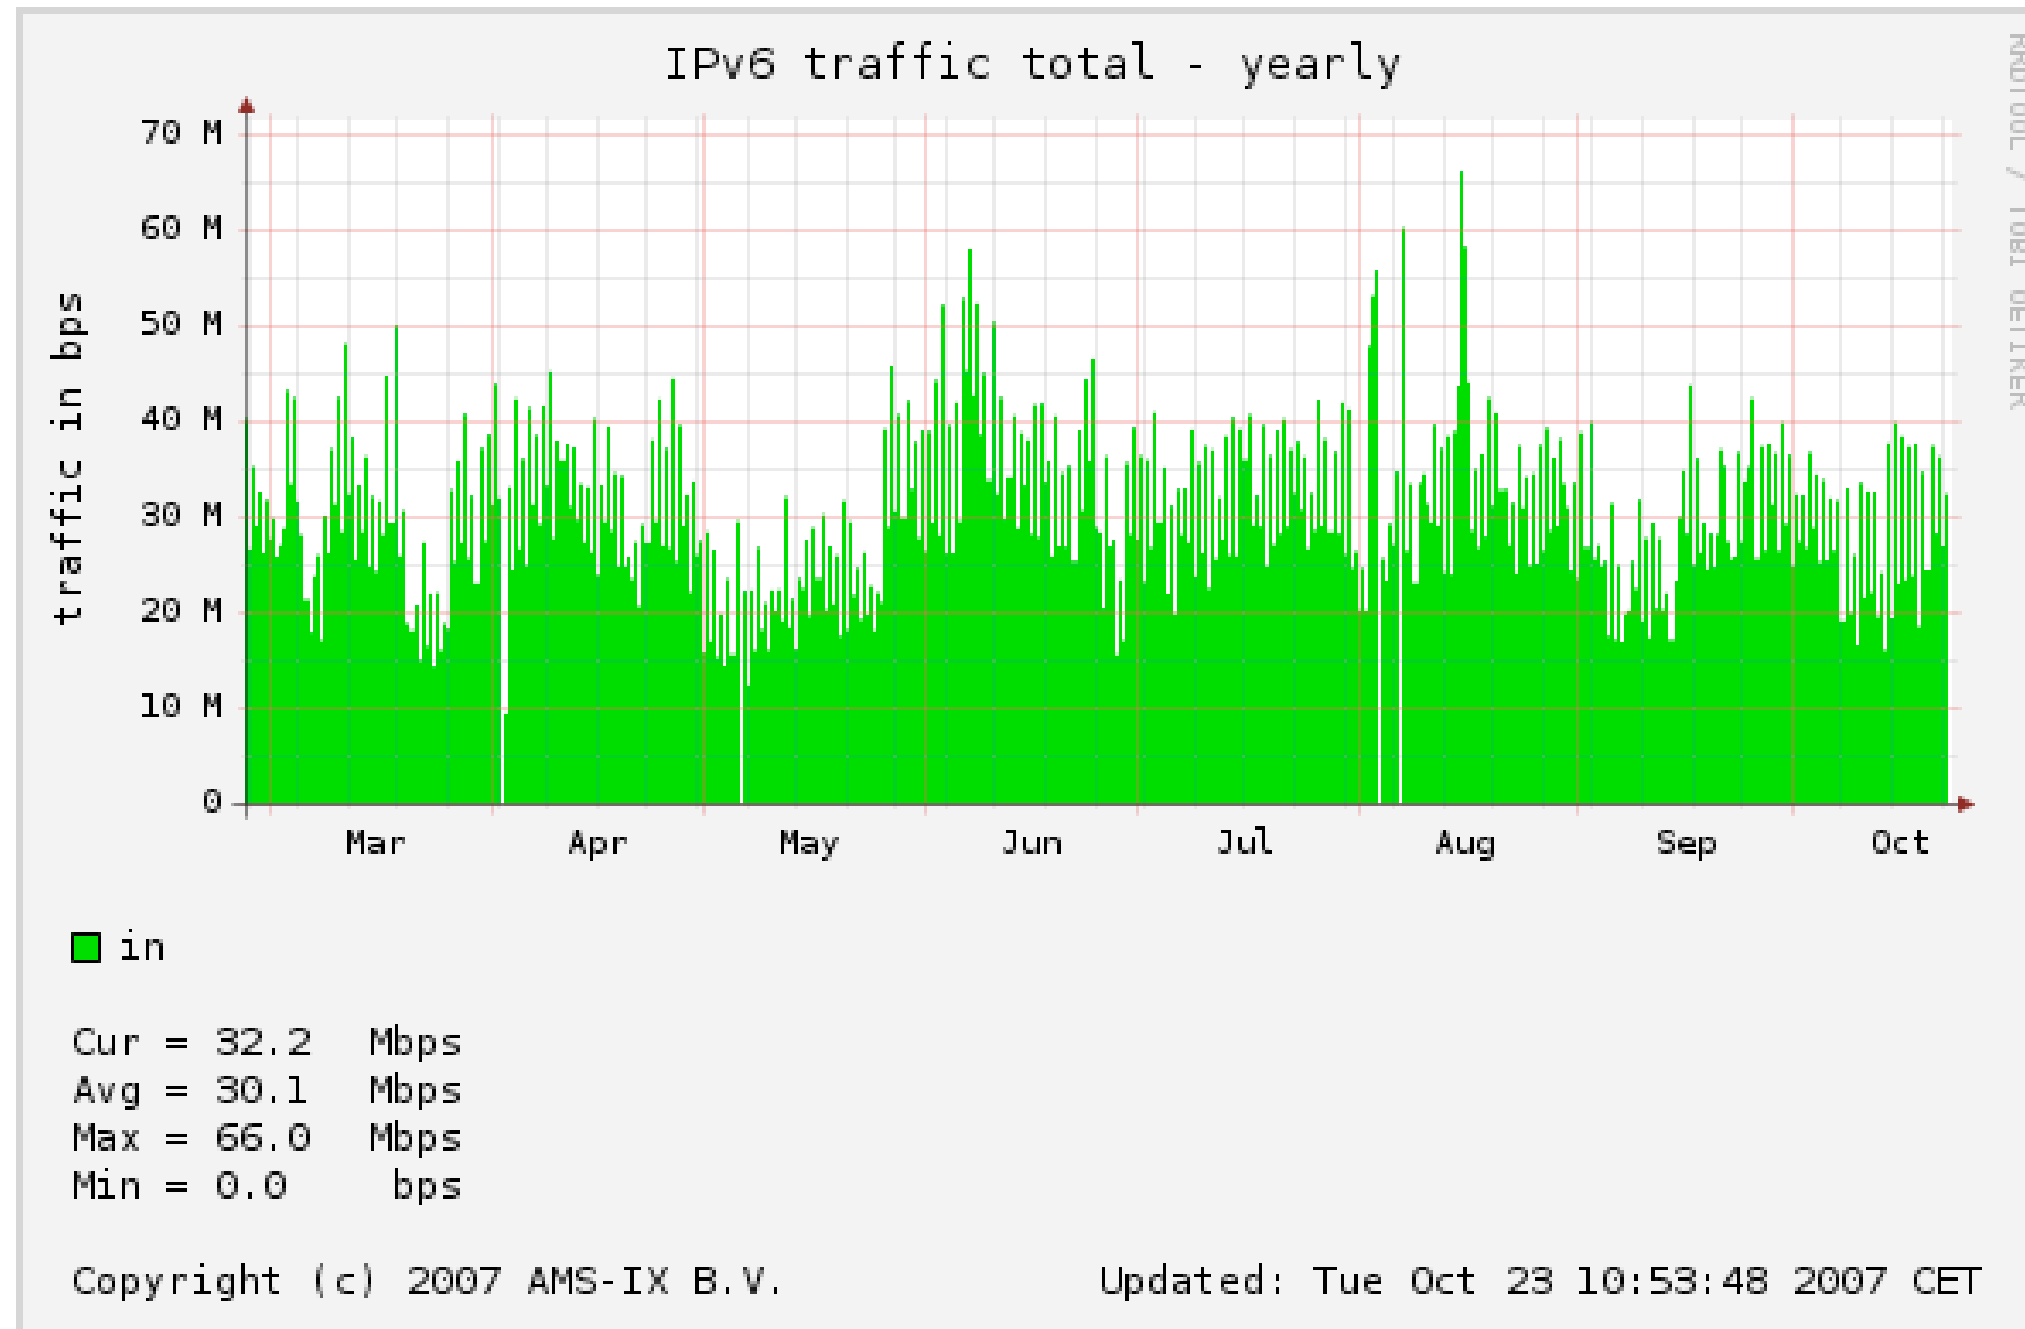

IPv6 at AMS-IX

- IPv6 enabled routers at AMS-IX
 - 64 ASs have one or more listed IPv6 address for the AMS-IX peering LAN
 - The listed number of interface addresses is 81
 - Nov 1 2006 this number was 70
 - The actual number of routers that do Neighbor Discovering on the peering LAN is 59
- Traffic measurements are done using sFlow
 - IPv6 traffic measurements are done on the sampled number of packets with ethertype 0x86DD

Daily IPv6 traffic on AMS-IX

History IPv6 traffic on AMS-IX

AMS-IX IPv6 traffic since March 2007

History total IP traffic on AMS-IX