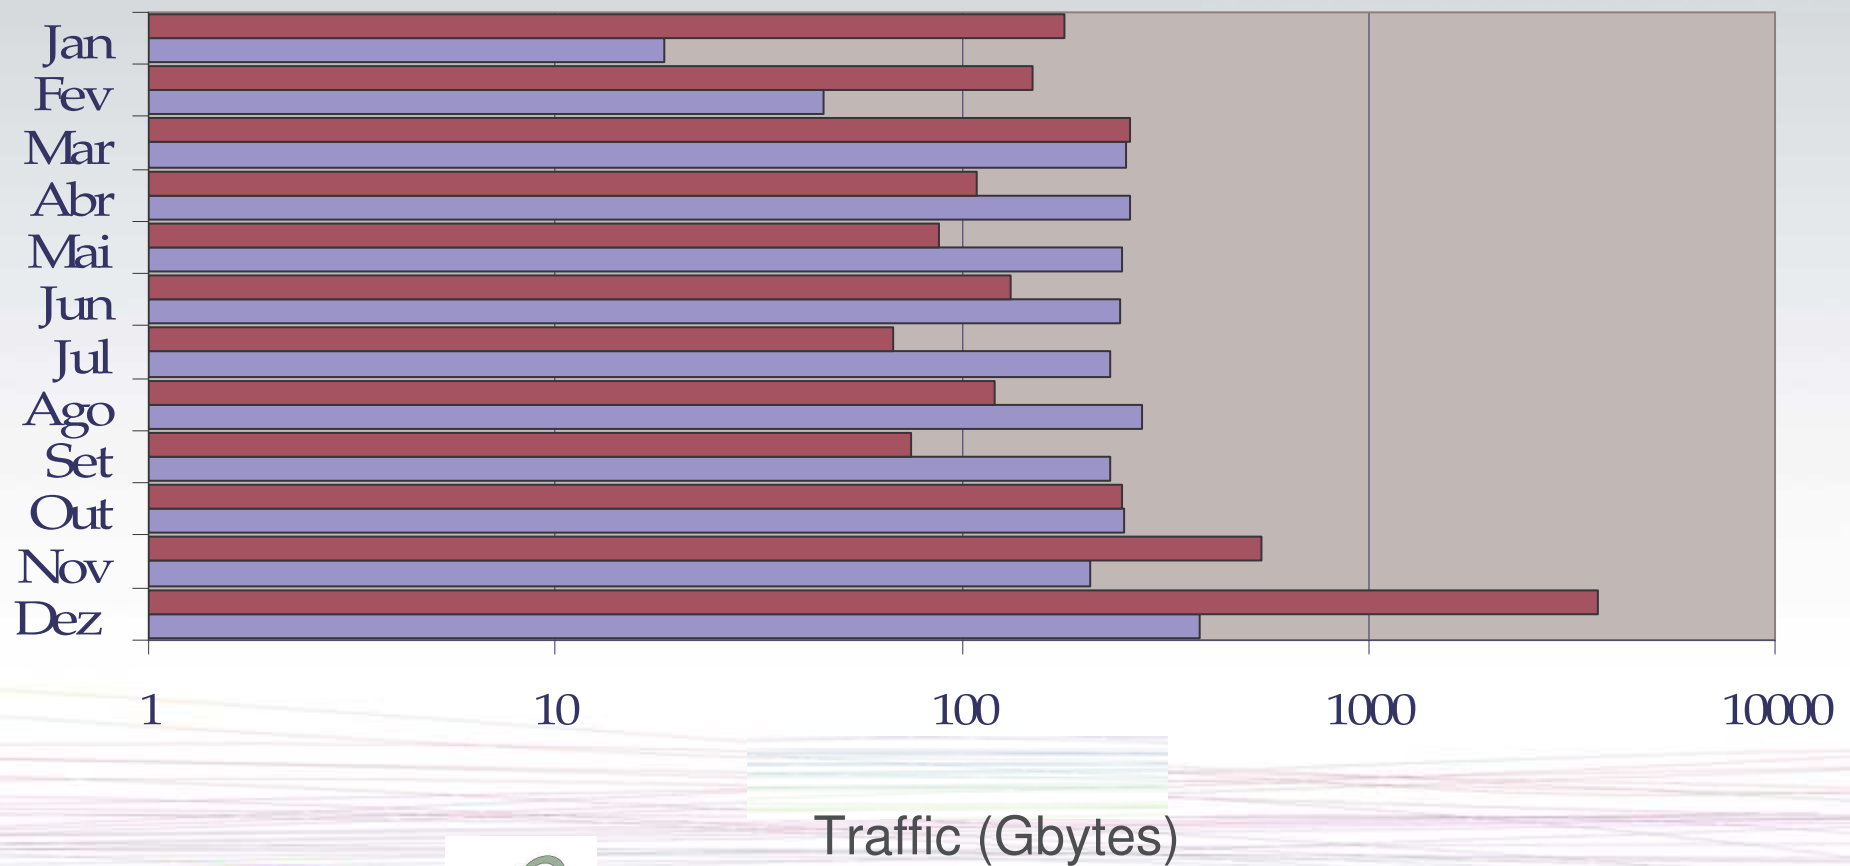

- Main external origins

- (PT) UTL, FCCN, UEVORA, UP, IPB, VODAFONE
- 6TO4, TEREDO

- Sample - 20071011 16:50 > 20071012 12:59
- Server: ns1.net.ipl.pt (2001:690:2008:2::16)
- IPv6 Queries from.....
  - 12 different internal IPv6 networks
  - 60 external IPv6 networks

| Queries  | IPv6  | IPv4   | %    |
|----------|-------|--------|------|
| Internal | 60371 | 242753 | 19,9 |
| External | 4723  | 72197  | 6,14 |

# IPv6 Traffic RCTS/GÉANT2

2005

- GÉANT2 > RCTS
- RCTS > GÉANT2

# IPv6 Traffic RCTS/GÉANT2

2006

- GÉANT2 > RCTS
- RCTS > GÉANT2