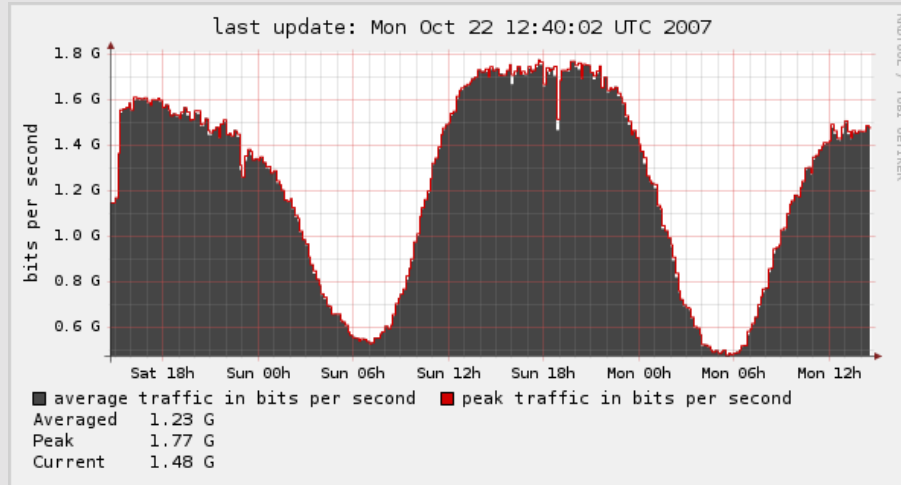

Pricing Peering Service

Port	MRC EUR	NRC EUR	MRC EUR	NRC EUR
Speed	eco members	Setup	non-eco	Setup
Ethernet	50	50	100	100
FastE	250	250	600	600
GE	500	500	1000	1000
10GE	1200	1200	3000	3000

Statistics

Thanks !