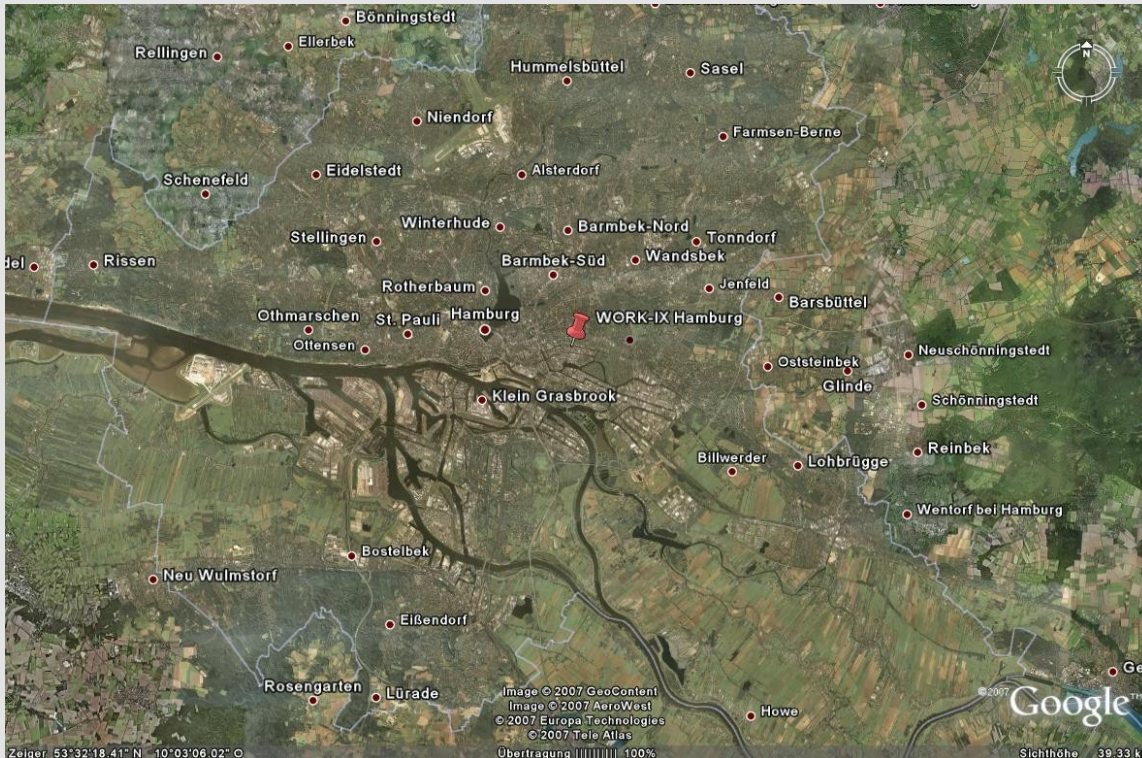

WORK-IX Location