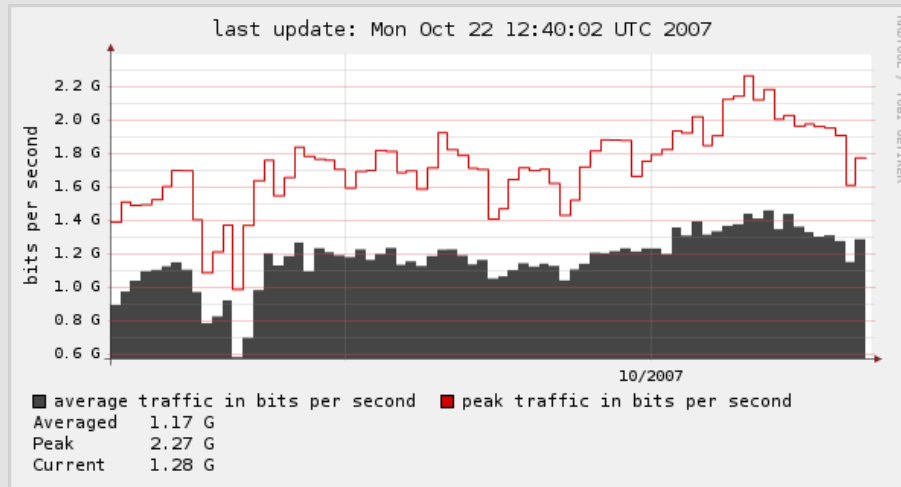

Pricing Peering Service

Port	MRC EUR	NRC EUR	MRC EUR	NRC EUR
Speed	eco members	Setup	non-eco	Setup
Ethernet	50	50	100	100
FastE	250	250	600	600
GE	500	500	1000	1000
10GE	1200	1200	3000	3000

Statistics

Thanks !