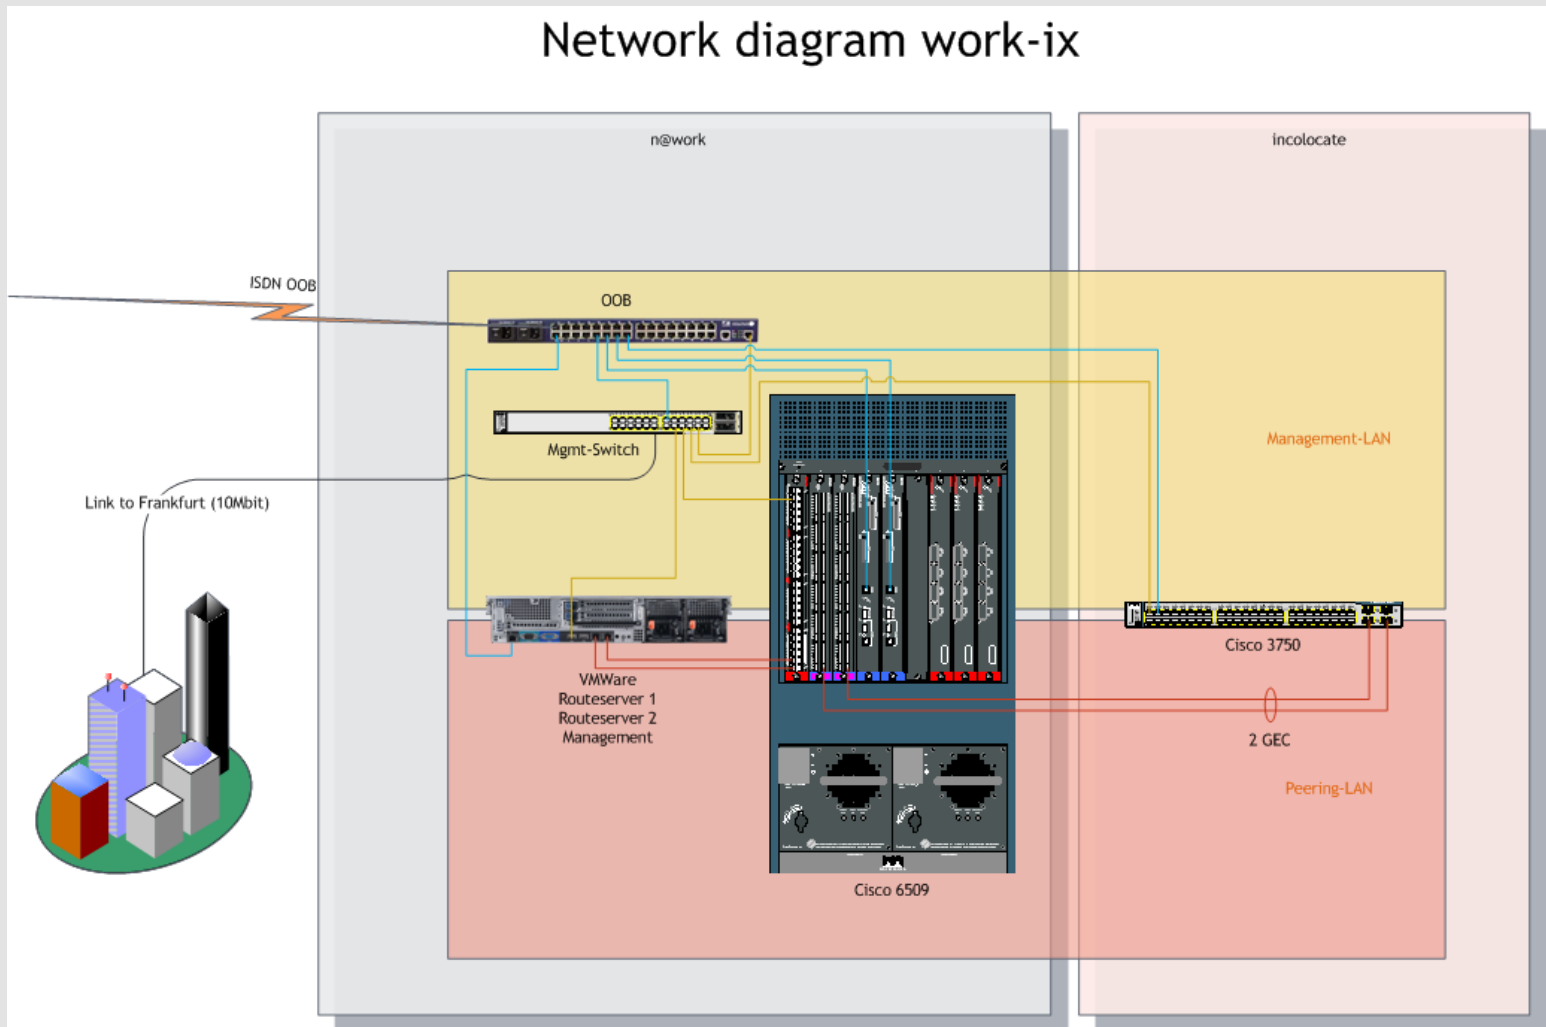

Technical setup