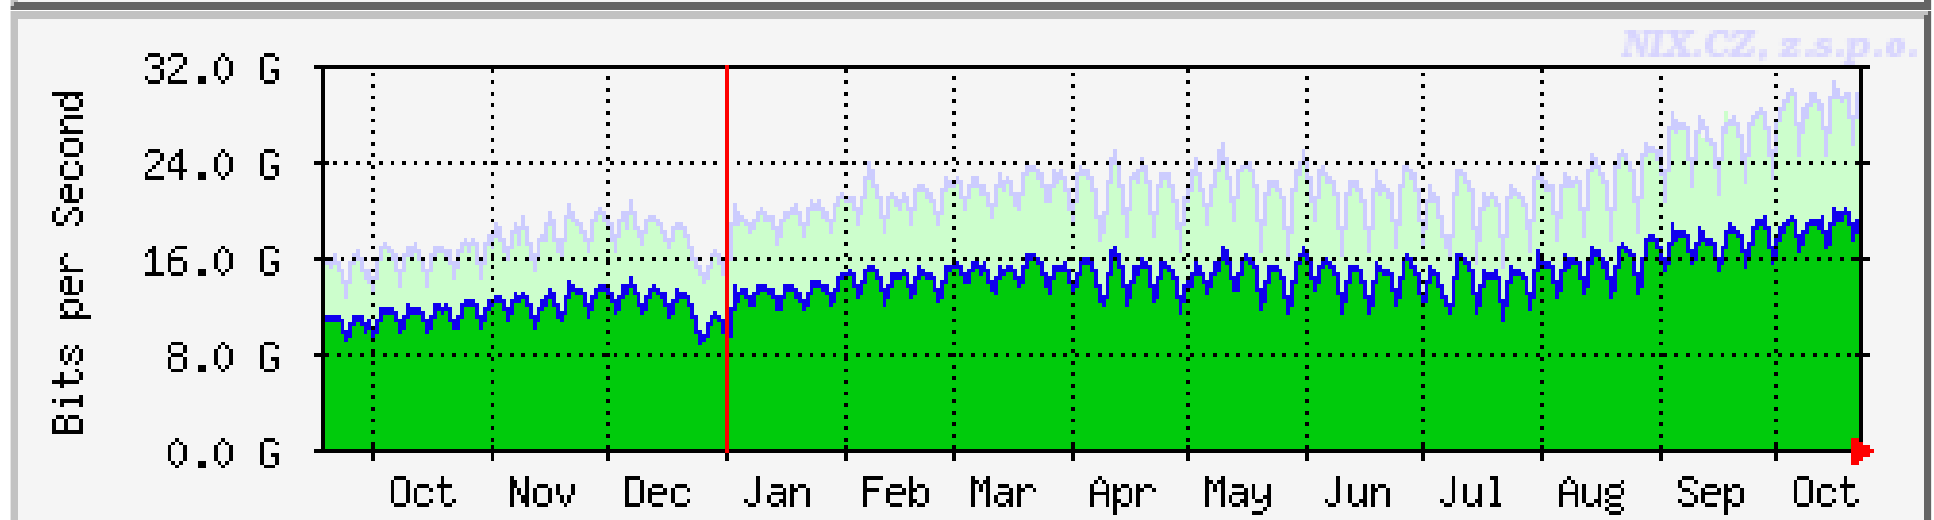

NIX.CZ in October 2007