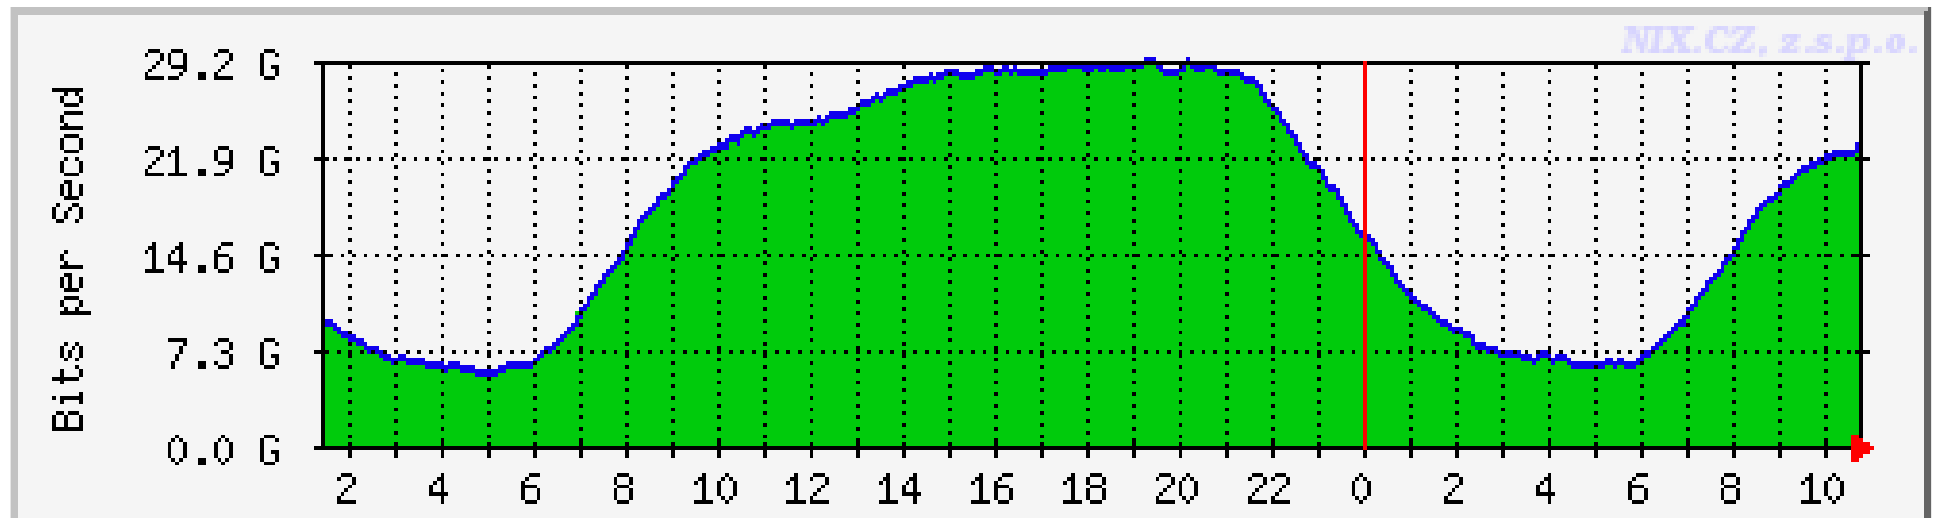

NIX.CZ in October 2007