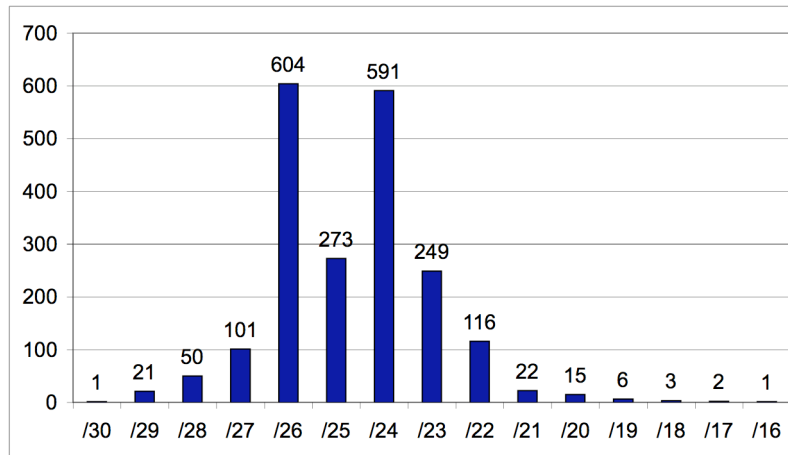

## Assignment Window Size Distribution

42 million IPv4 addresses were allocated to 841 organisations by September 2006.

This pie chart shows how this space was distributed between them.

Almost 80% of the address space allocated went to 62 organisations.