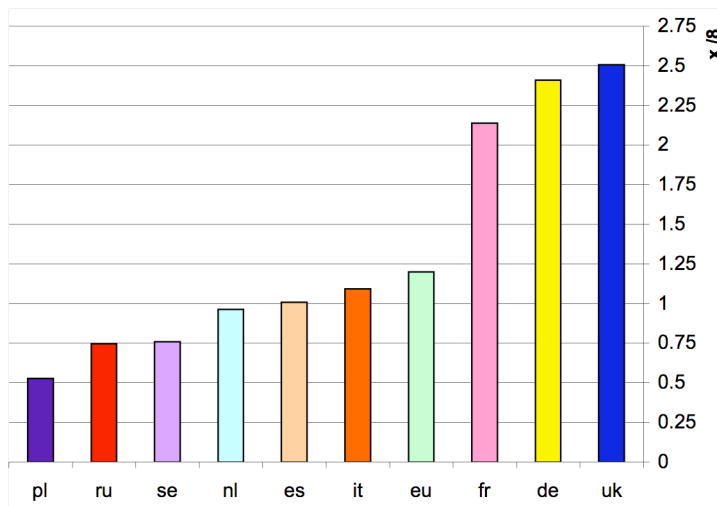

IPv4 Allocations All Time