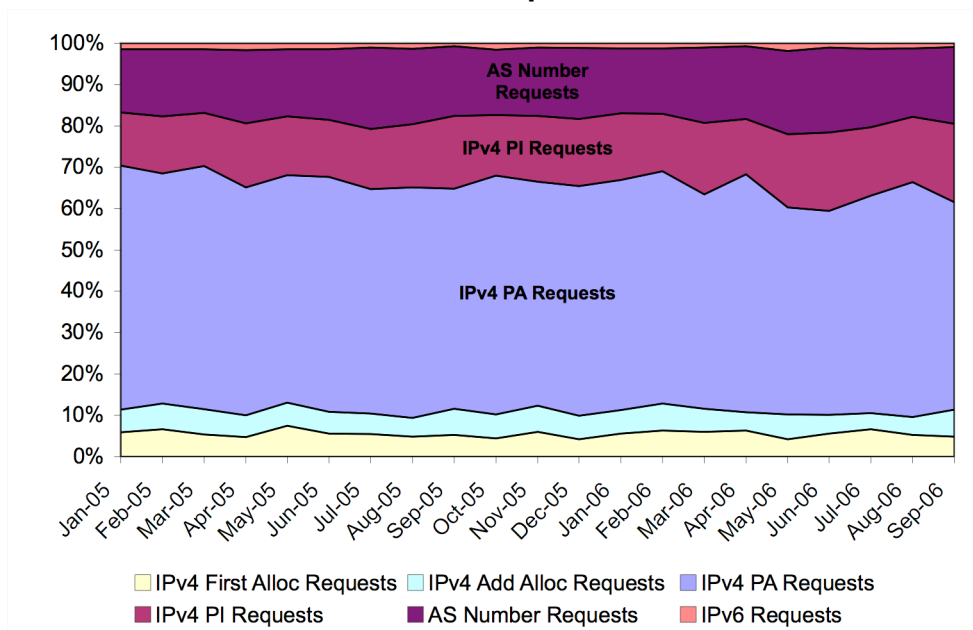

## Assignment Window Size Distribution

42 million IPv4 addresses were allocated to 841 organisations by September 2006.

This pie chart shows how this space was distributed between them.

Almost 80% of the address space allocated went to 62 organisations.

## Recent Resource Request Distribution

For more information contact us:  
[meeting@ripe.net](mailto:meeting@ripe.net)

## IPv4 Allocations All Time