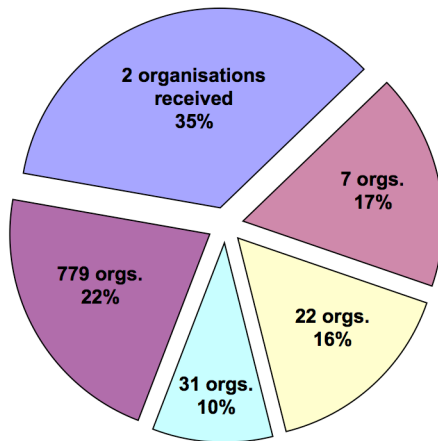

## Assignment Window Size Distribution

42 million IPv4 addresses were allocated to 841 organisations by September 2006.

This pie chart shows how this space was distributed between them.

Almost 80% of the address space allocated went to 62 organisations.

## Recent Resource Request Distribution

For more information contact us:  
[meeting@ripe.net](mailto:meeting@ripe.net)