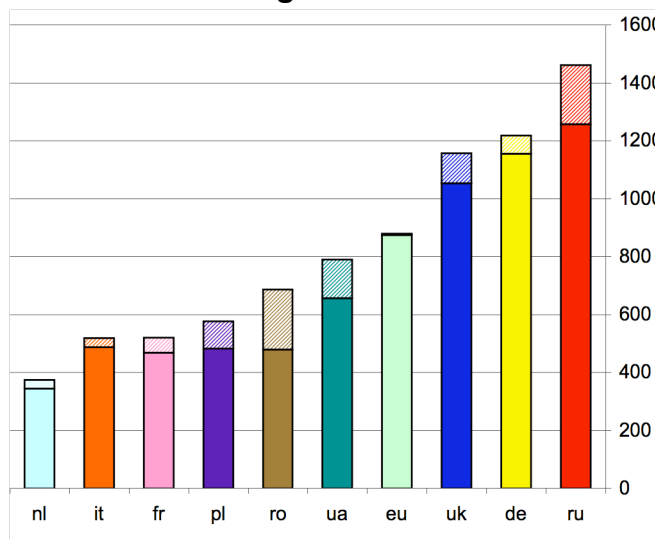

ASN Assignments All Time

For more information contact us:
meeting@ripe.net