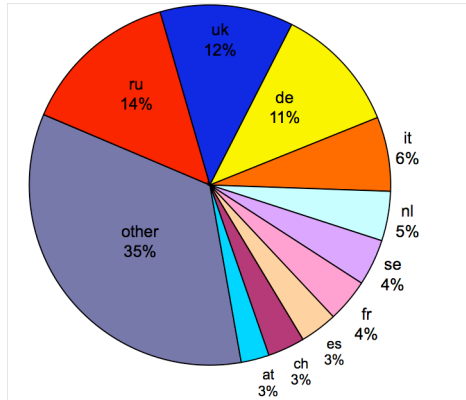

## Assignment Window Size Distribution

42 million IPv4 addresses were allocated to 841 organisations by September 2006.

This pie chart shows how this space was distributed between them.

Almost 80% of the address space allocated went to 62 organisations.

## Recent Resource Request Distribution

For more information contact us:  
[meeting@ripe.net](mailto:meeting@ripe.net)

# RIPE NCC Services Region Statistics

## RIPE NCC Membership Distribution