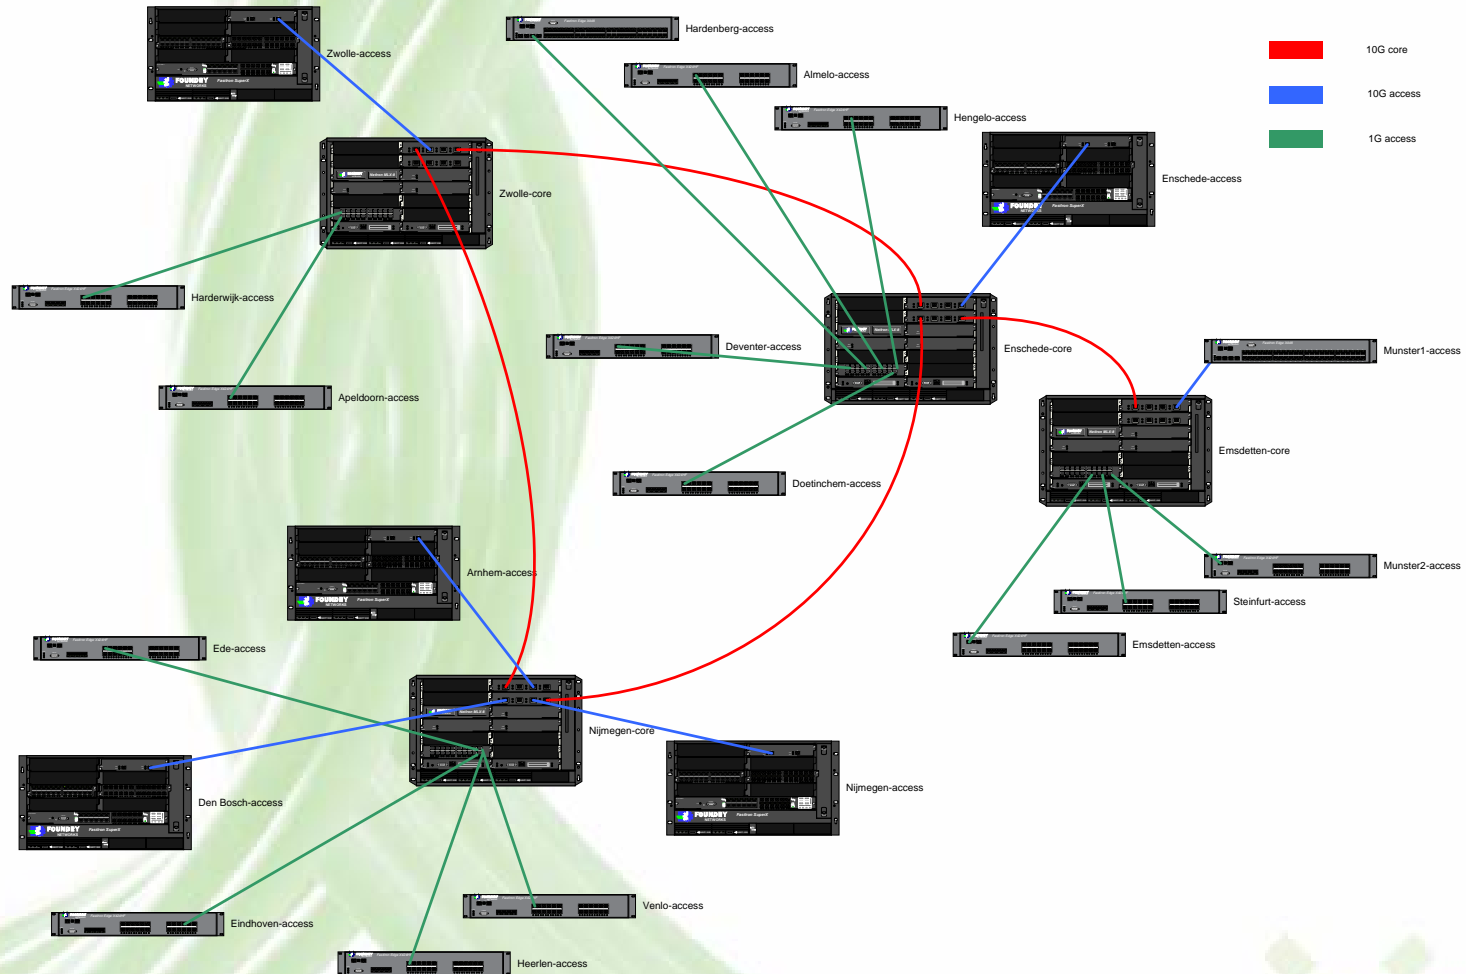

The big picture (with small letters)