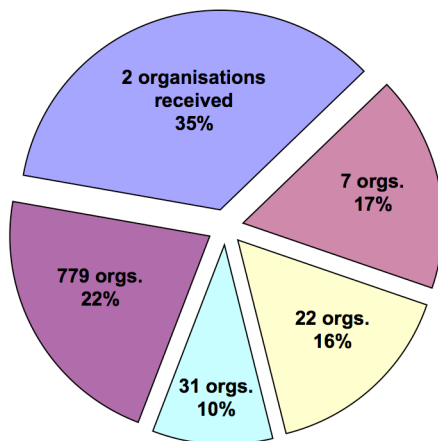

Assignment Window Size Distribution

42 million IPv4 addresses were allocated to 841 organisations by September 2006.

This pie chart shows how this space was distributed between them.

Almost 80% of the address space allocated went to 62 organisations.

Recent Resource Request Distribution

For more information contact us:
meeting@ripe.net

RIPE NCC Services Region Statistics

RIPE NCC Membership Distribution

IPv4 Allocations All Time

ASN Assignments All Time