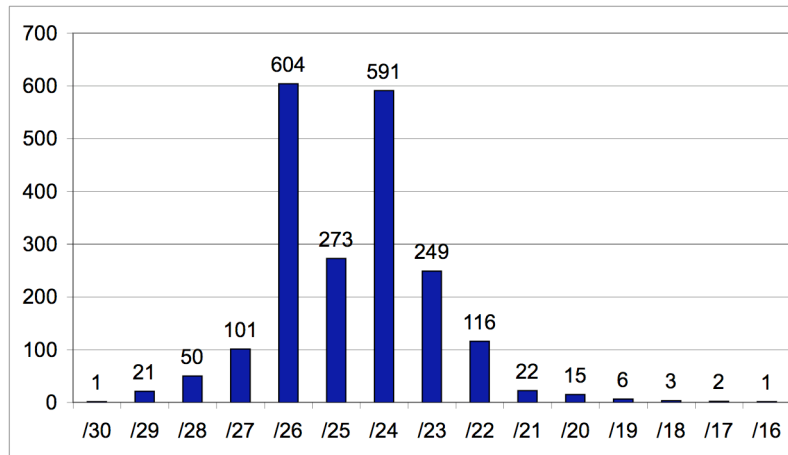

Assignment Window Size Distribution

42 million IPv4 addresses were allocated to 841 organisations by September 2006.

This pie chart shows how this space was distributed between them.

Almost 80% of the address space allocated went to 62 organisations.

Recent Resource Request Distribution

For more information contact us:
meeting@ripe.net

RIPE NCC Services Region Statistics

RIPE NCC Membership Distribution

IPv4 Allocations All Time

ASN Assignments All Time