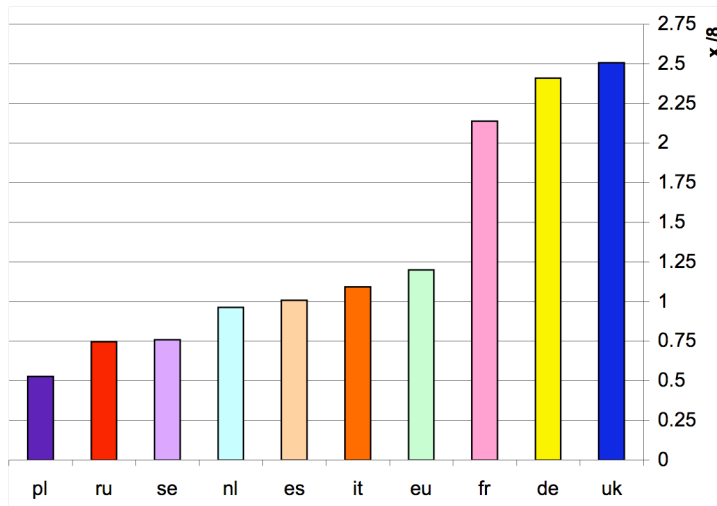

Assignment Window Size Distribution

42 million IPv4 addresses were allocated to 841 organisations by September 2006.

This pie chart shows how this space was distributed between them.

Almost 80% of the address space allocated went to 62 organisations.

Recent Resource Request Distribution

For more information contact us:
meeting@ripe.net

RIPE NCC Services Region Statistics

RIPE NCC Membership Distribution

IPv4 Allocations All Time

ASN Assignments All Time