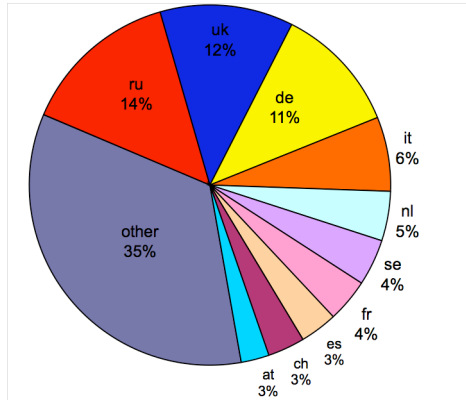

Assignment Window Size Distribution

42 million IPv4 addresses were allocated to 841 organisations by September 2006.

This pie chart shows how this space was distributed between them.

Almost 80% of the address space allocated went to 62 organisations.

Recent Resource Request Distribution

For more information contact us:
meeting@ripe.net

RIPE NCC Services Region Statistics

RIPE NCC Membership Distribution

IPv4 Allocations All Time

ASN Assignments All Time