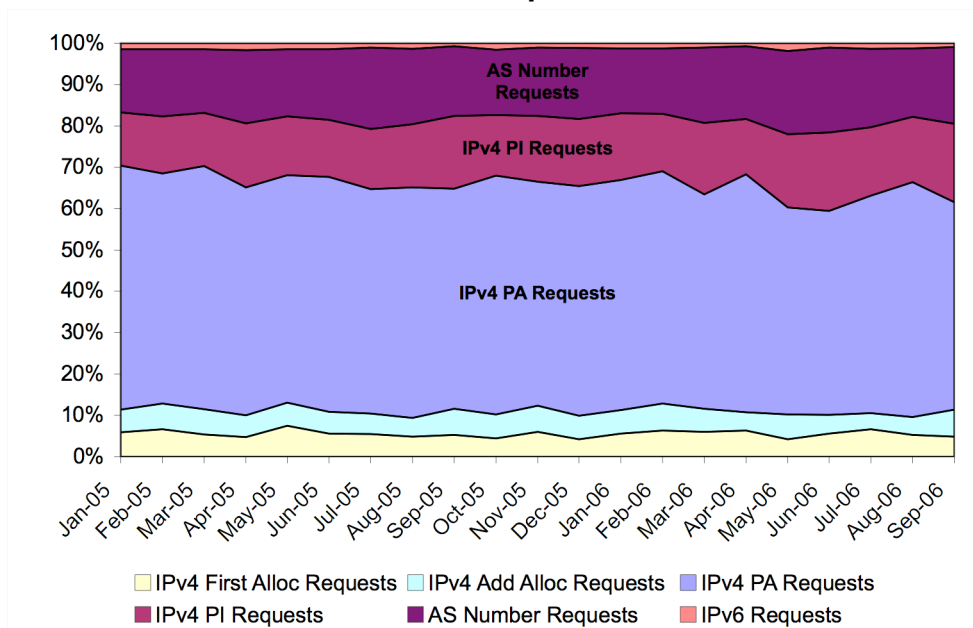

Assignment Window Size Distribution

42 million IPv4 addresses were allocated to 841 organisations by September 2006.

This pie chart shows how this space was distributed between them.

Almost 80% of the address space allocated went to 62 organisations.

Recent Resource Request Distribution

For more information contact us:
meeting@ripe.net

RIPE NCC Services Region Statistics

RIPE NCC Membership Distribution

IPv4 Allocations All Time

ASN Assignments All Time