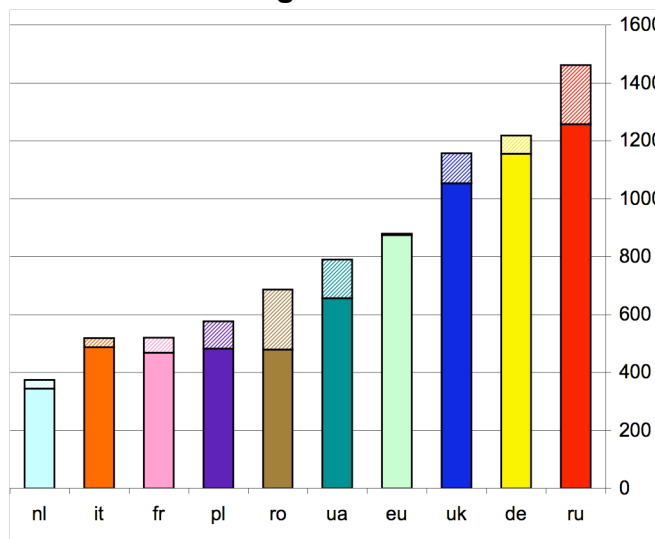

Assignment Window Size Distribution

42 million IPv4 addresses were allocated to 841 organisations by September 2006.

This pie chart shows how this space was distributed between them.

Almost 80% of the address space allocated went to 62 organisations.

Recent Resource Request Distribution

For more information contact us:
meeting@ripe.net

RIPE NCC Services Region Statistics

RIPE NCC Membership Distribution

IPv4 Allocations All Time

ASN Assignments All Time