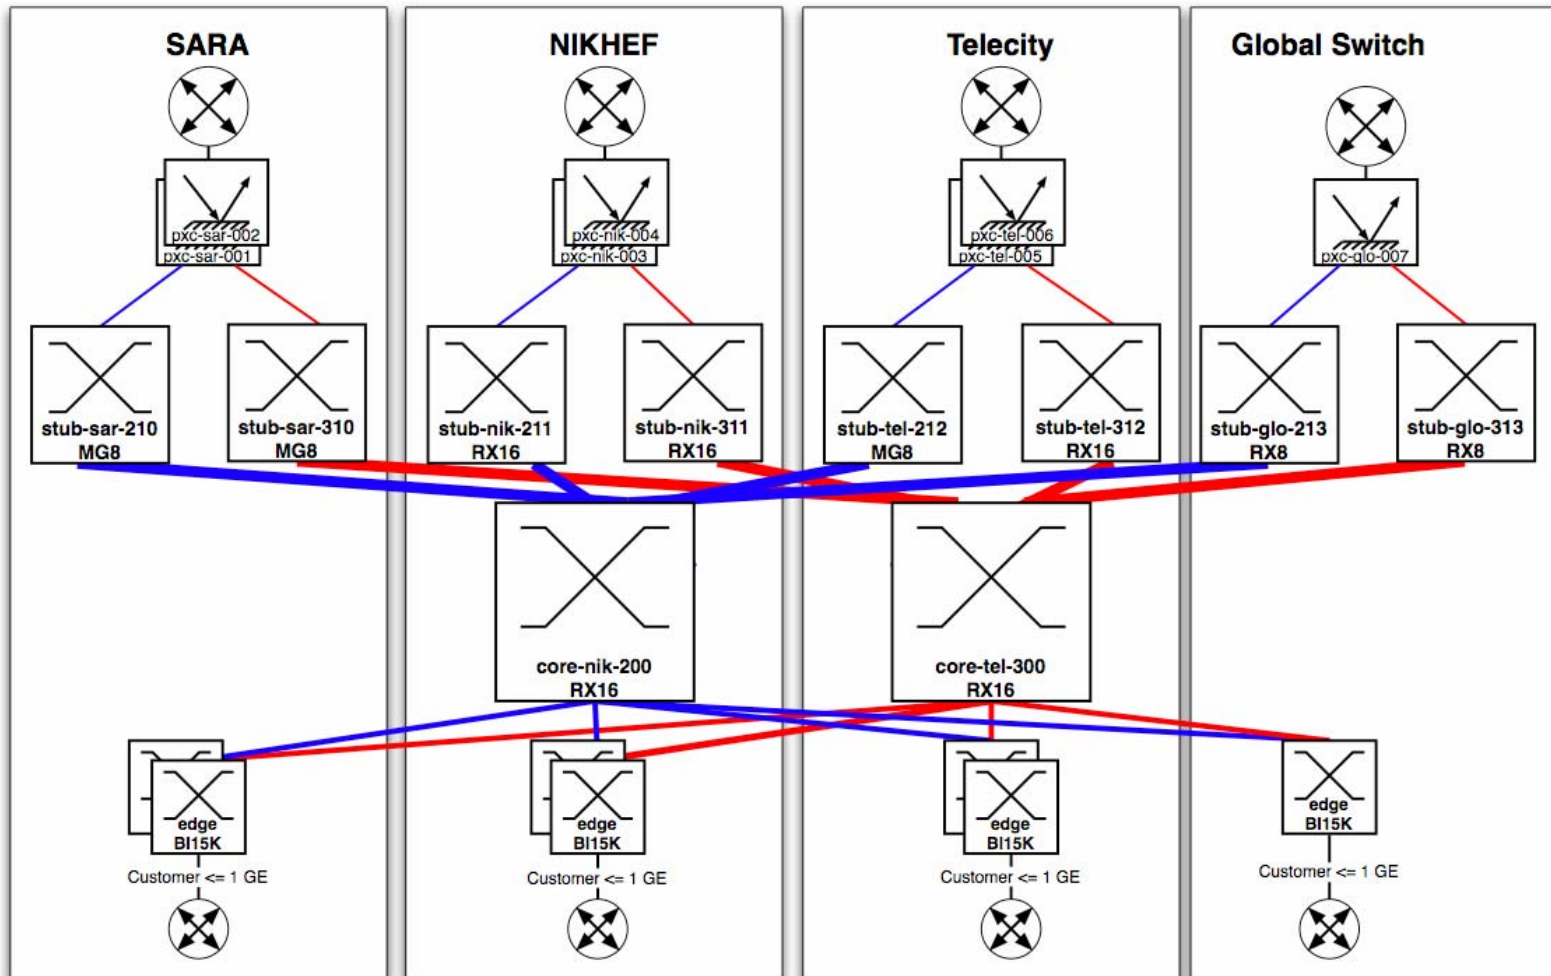

AMS-IX Update

RIPE53 EIX-WG

Amsterdam, 5th October 2006

cara.mascini@ams-ix.net

Traffic & volume statistics

- Public peering traffic
Max 180 Gbps
(5 minutes average)
- 'Night' traffic around
65 Gbps - growing
less fast than
daytime

Average volume is
1.3 Petabyte a day

Port and Member Statistics

	Sept 2005	Apr 2006	Sep 2006	+/-
# members	225	238	246	+21
# ports	349	373	392	+43
10 GE – LR/ER	25	49	64	+39
1 GE-SX/LX	192	184	190	-2
100base-TX	86	89	92	+6
10base-T	46	51	46	0

Amsterdam, 5th October 2006- RIPE53 EIX-WG

Historic overview

Topology September 2006

Developments

- MyAMS-IX
- sFlow monitoring
- Route-servers operational
 - 44 participants
- ENUM / VoIP
- Video working group