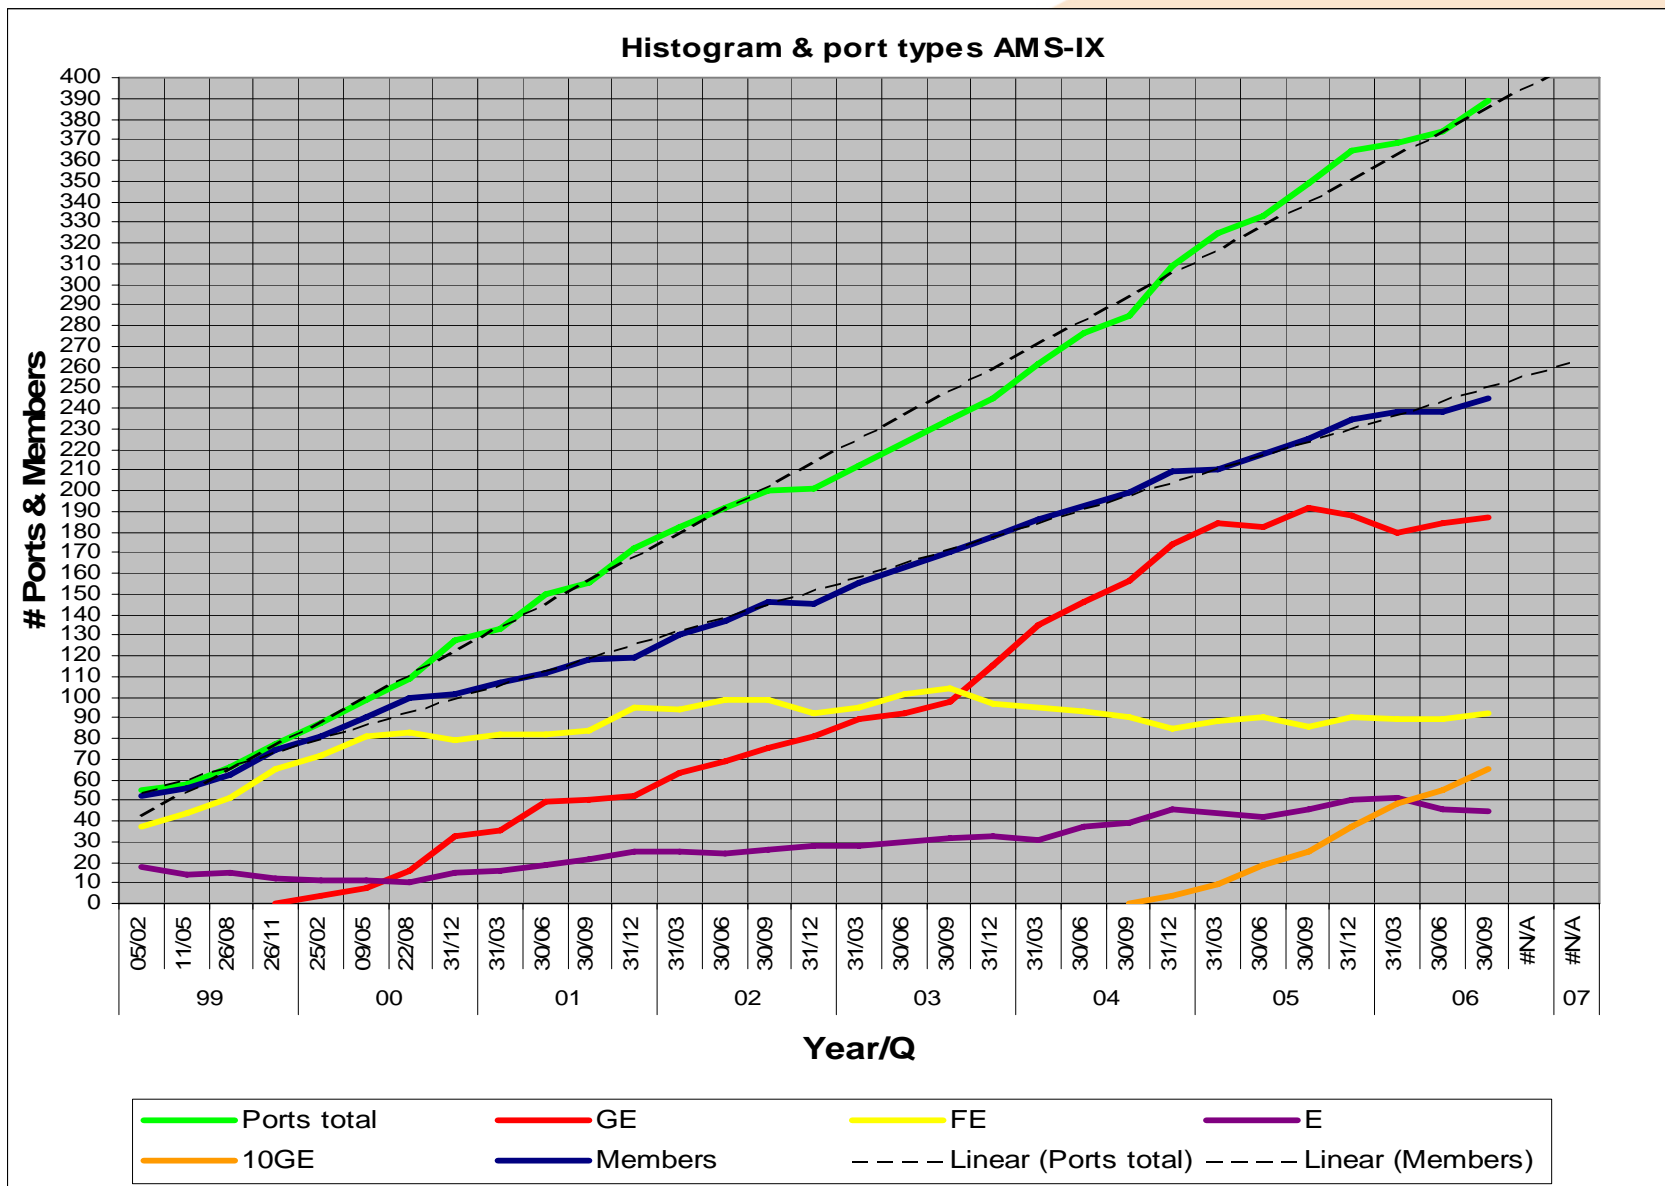

AMS-IX Update

RIPE53 EIX-WG

Amsterdam, 5th October 2006

cara.mascini@ams-ix.net

Traffic & volume statistics

- Public peering traffic
Max 180 Gbps
(5 minutes average)
- 'Night' traffic around
65 Gbps - growing
less fast than
daytime

Average volume is
1.3 Petabyte a day

Port and Member Statistics

	Sept 2005	Apr 2006	Sep 2006	+/-
# members	225	238	246	+21
# ports	349	373	392	+43
10 GE – LR/ER	25	49	64	+39
1 GE-SX/LX	192	184	190	-2
100base-TX	86	89	92	+6
10base-T	46	51	46	0

Amsterdam, 5th October 2006- RIPE53 EIX-WG

Historic overview

Topology September 2006

Developments

- MyAMS-IX
- sFlow monitoring
- Route-servers operational
 - 44 participants
- ENUM / VoIP
- Video working group