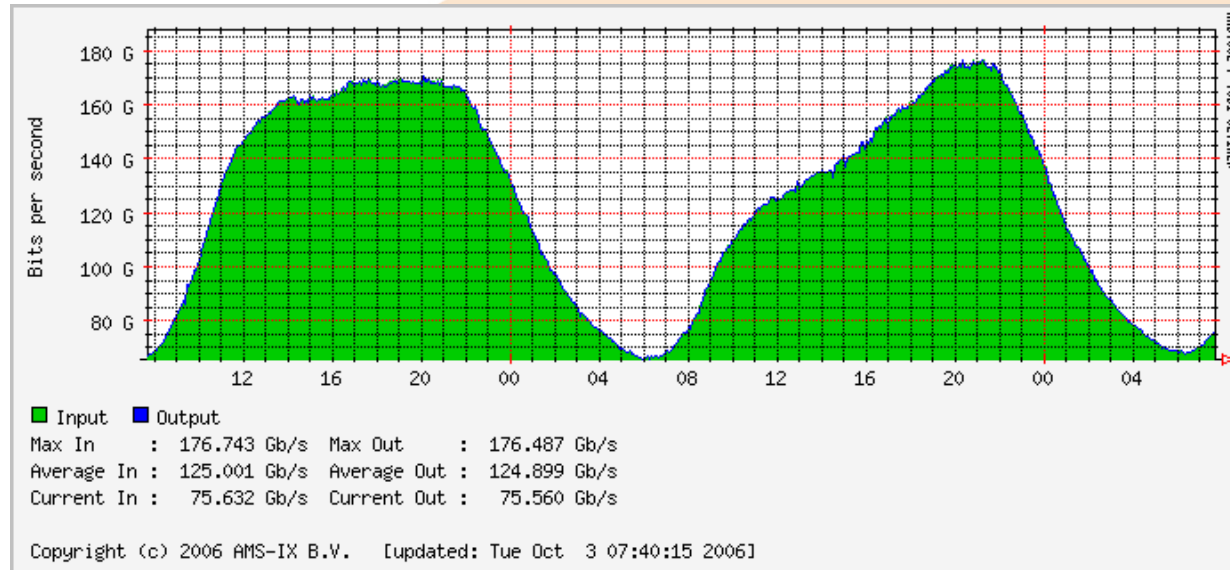

AMS-IX Update

RIPE53 EIX-WG

Amsterdam, 5th October 2006

cara.mascini@ams-ix.net

Traffic & volume statistics

- Public peering traffic
Max 180 Gbps
(5 minutes average)
- 'Night' traffic around
65 Gbps - growing
less fast than
daytime

Average volume is
1.3 Petabyte a day

Port and Member Statistics

	Sept 2005	Apr 2006	Sep 2006	+/-
# members	225	238	246	+21
# ports	349	373	392	+43
10 GE – LR/ER	25	49	64	+39
1 GE-SX/LX	192	184	190	-2
100base-TX	86	89	92	+6
10base-T	46	51	46	0