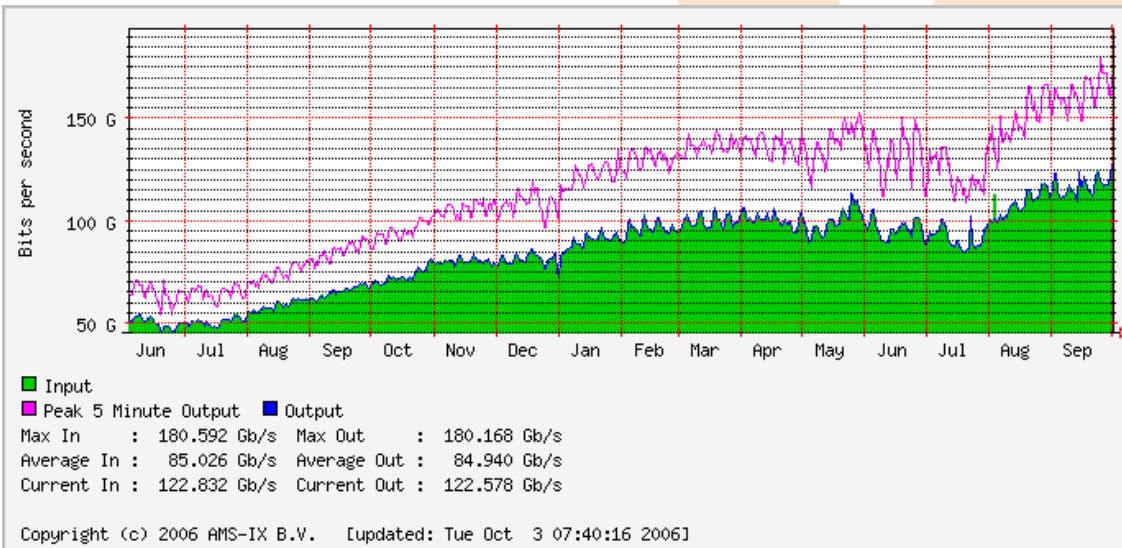

AMS-IX Update

RIPE53 EIX-WG

Amsterdam, 5th October 2006

cara.mascini@ams-ix.net

Traffic & volume statistics

- Public peering traffic
Max 180 Gbps
(5 minutes average)
- 'Night' traffic around
65 Gbps - growing
less fast than
daytime

Average volume is
1.3 Petabyte a day

Port and Member Statistics

	Sept 2005	Apr 2006	Sep 2006	+/-
# members	225	238	246	+21
# ports	349	373	392	+43
10 GE – LR/ER	25	49	64	+39
1 GE-SX/LX	192	184	190	-2
100base-TX	86	89	92	+6
10base-T	46	51	46	0

Amsterdam, 5th October 2006- RIPE53 EIX-WG

Historic overview

Topology September 2006

Developments

- MyAMS-IX
- sFlow monitoring
- Route-servers operational
 - 44 participants
- ENUM / VoIP
- Video working group