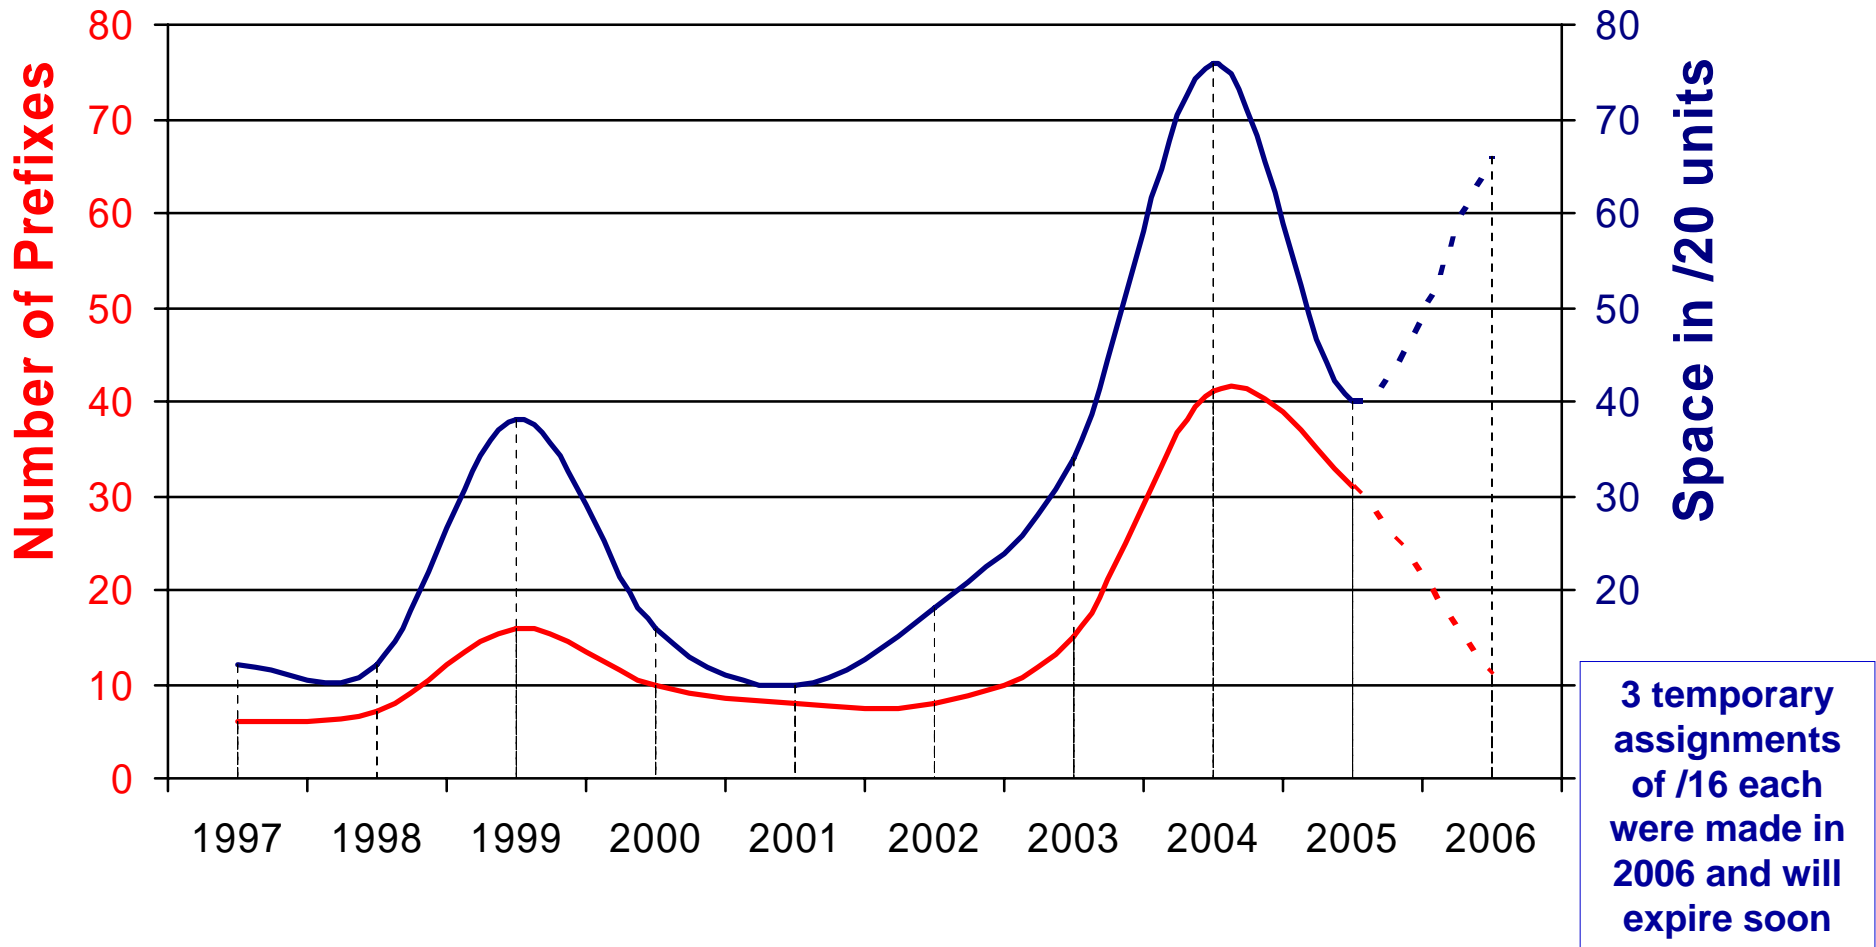

IPv4 Allocations

2005

Total

PI Assignments: /20 and Shorter

Number of Prefixes and ASNs

Number of PI & PA Prefixes Issued

IPv6

- Blocks from IANA
 - Equivalent to a /16, /17, /21, /22
- Number of Allocations: 537
- 13 allocations greater than the minimum
 - biggest are two /19s