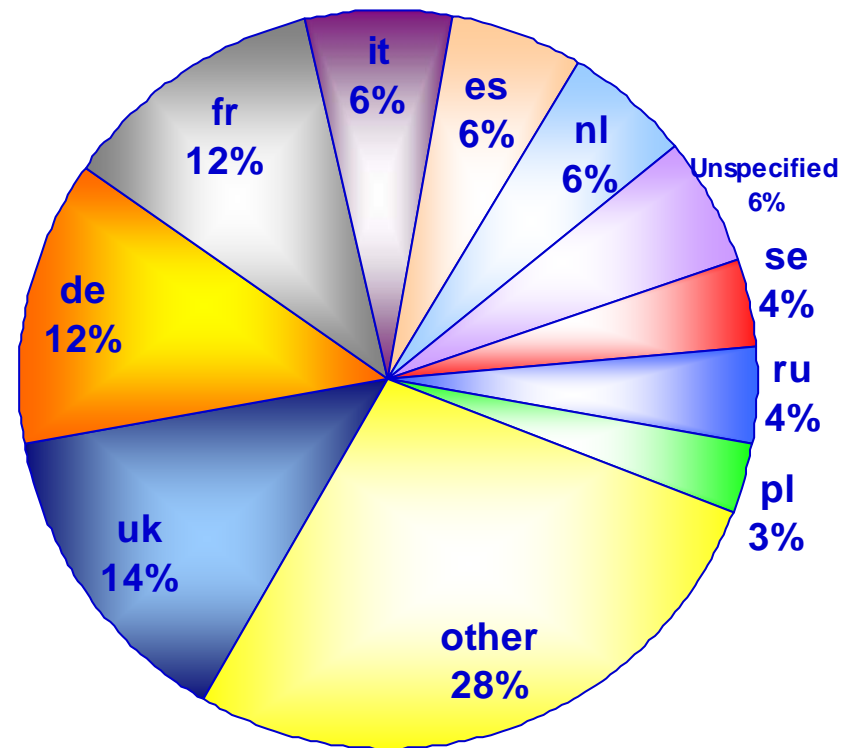

RIPE NCC Statistics Update

Leo Vegoda
Registration Services Manager
leo@ripe.net

Statistics Selection

- Printed set of statistics
- Input from community

RIPE NCC IPv4 Status

- Currently holding 19 /8s
- Equivalent to 2 /8s is completely free

IPv4 Allocations

2005

Total

PI Assignments: /20 and Shorter

Number of Prefixes and ASNs

Number of PI & PA Prefixes Issued

IPv6

- Blocks from IANA
 - Equivalent to a /16, /17, /21, /22
- Number of Allocations: 537
- 13 allocations greater than the minimum
 - biggest are two /19s