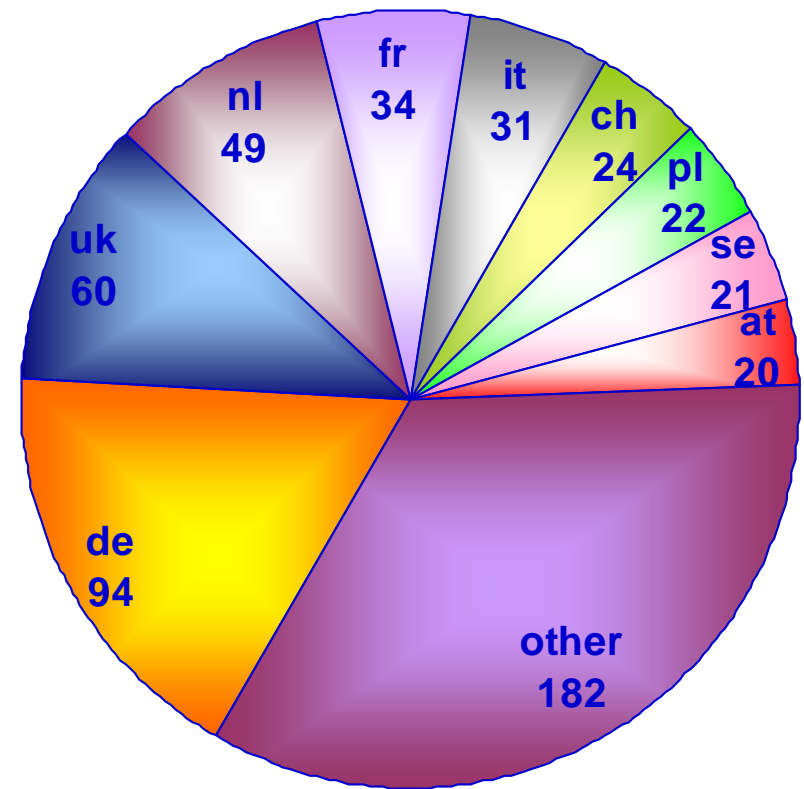

RIPE NCC Statistics Update

Leo Vegoda
Registration Services Manager
leo@ripe.net

Statistics Selection

- Printed set of statistics
- Input from community

RIPE NCC IPv4 Status

- Currently holding 19 /8s
- Equivalent to 2 /8s is completely free

IPv4 Allocations

2005

Total

PI Assignments: /20 and Shorter

Number of Prefixes and ASNs

Number of PI & PA Prefixes Issued

IPv6

- Blocks from IANA
 - Equivalent to a /16, /17, /21, /22
- Number of Allocations: 537
- 13 allocations greater than the minimum
 - biggest are two /19s

Number of IPv6 Allocations

2005

Total

Questions?