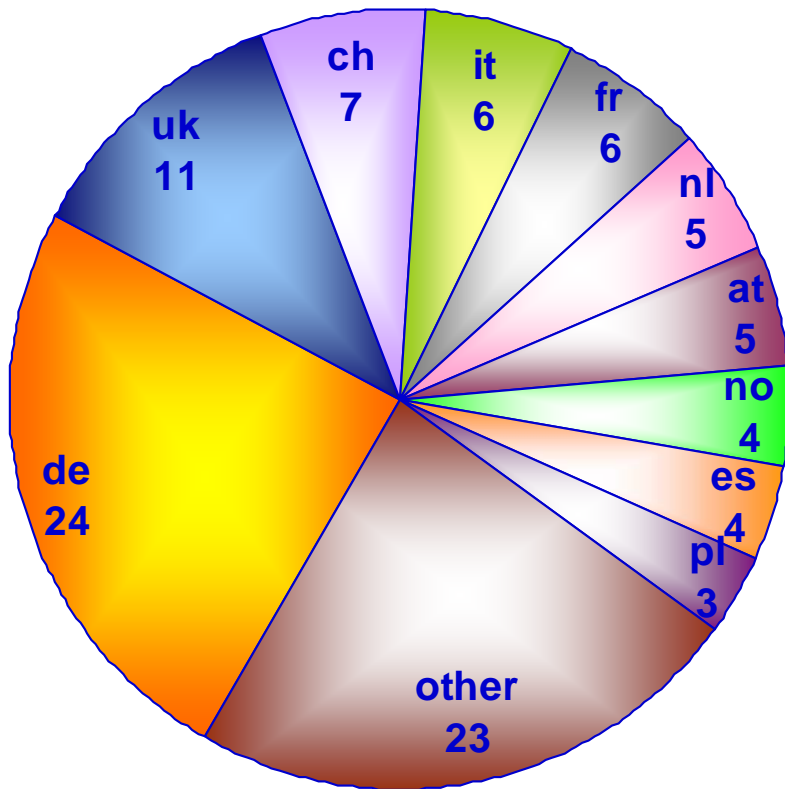

Number of IPv6 Allocations

2005