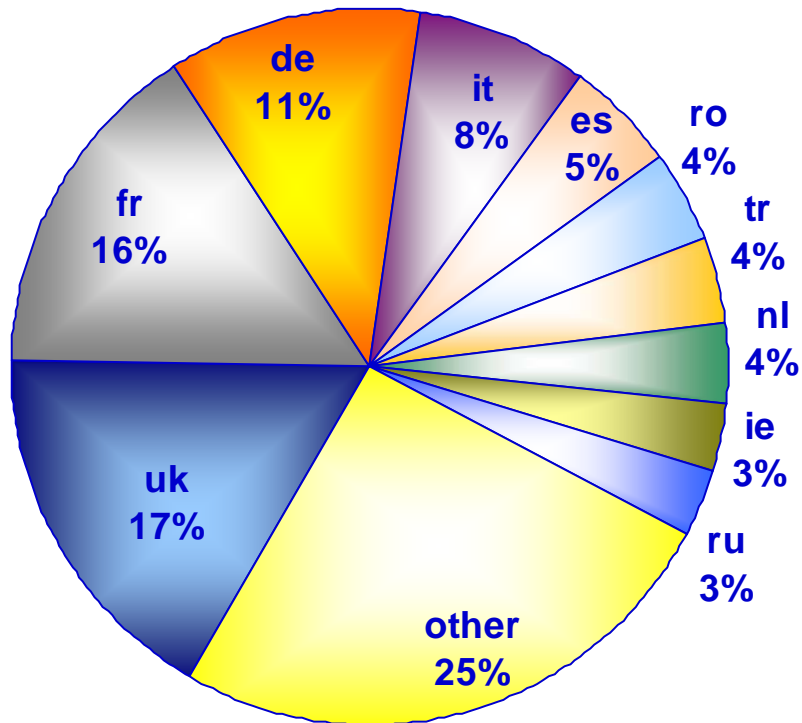

RIPE NCC Statistics Update

Leo Vegoda
Registration Services Manager
leo@ripe.net

Statistics Selection

- Printed set of statistics
- Input from community

RIPE NCC IPv4 Status

- Currently holding 19 /8s
- Equivalent to 2 /8s is completely free

IPv4 Allocations

2005

Total

PI Assignments: /20 and Shorter

Number of Prefixes and ASNs

Number of PI & PA Prefixes Issued

IPv6

- Blocks from IANA
 - Equivalent to a /16, /17, /21, /22
- Number of Allocations: 537
- 13 allocations greater than the minimum
 - biggest are two /19s