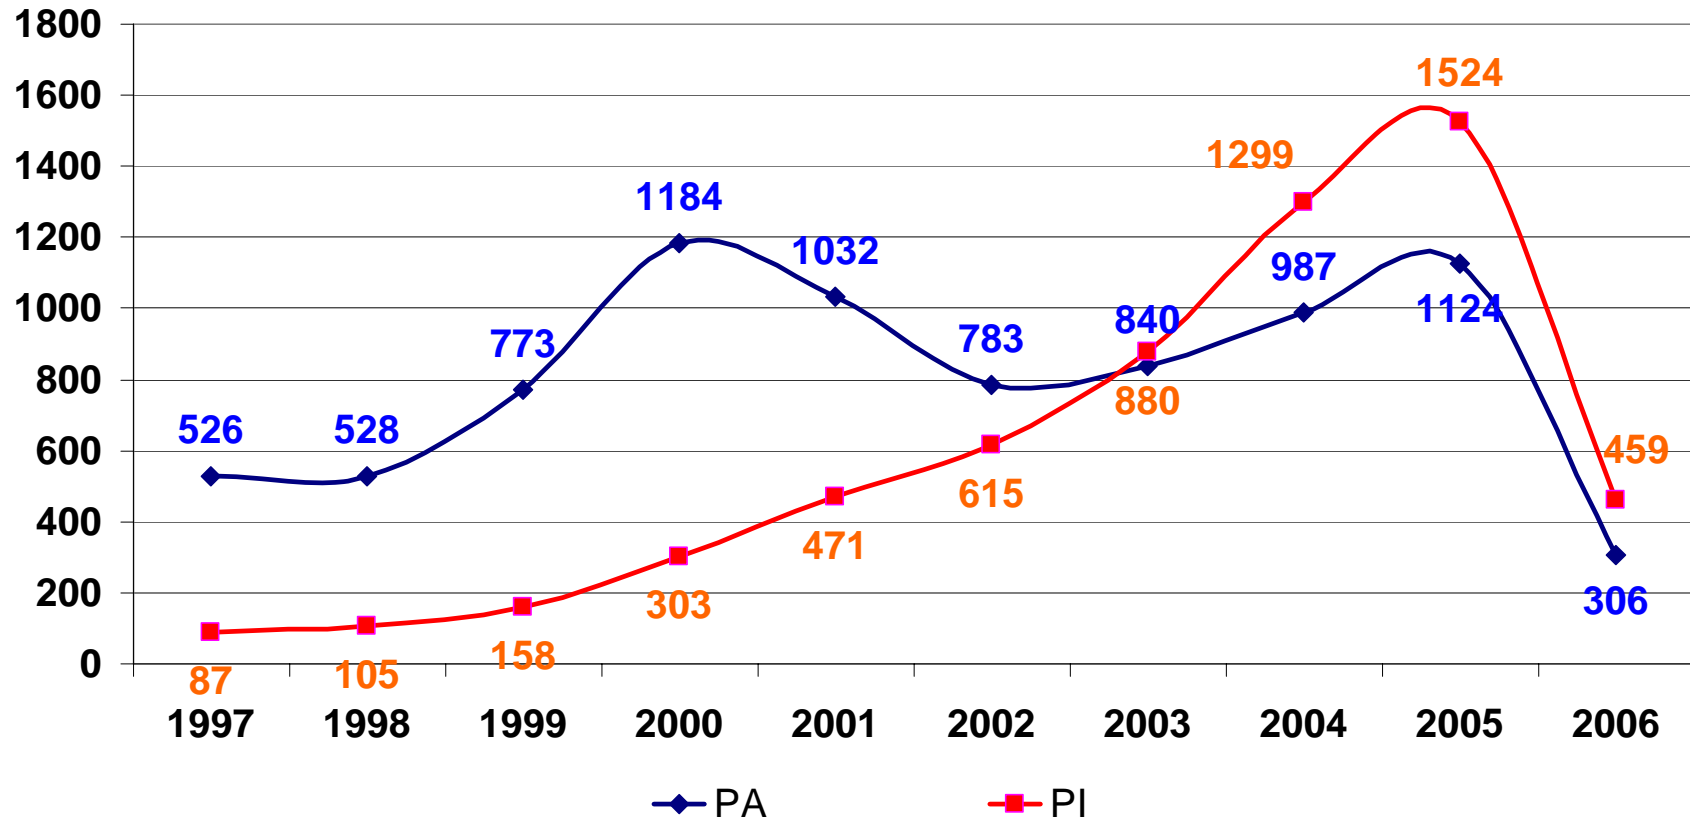

RIPE NCC Statistics Update

Leo Vegoda
Registration Services Manager
leo@ripe.net

Statistics Selection

- Printed set of statistics
- Input from community

RIPE NCC IPv4 Status

- Currently holding 19 /8s
- Equivalent to 2 /8s is completely free

IPv4 Allocations

2005

Total

PI Assignments: /20 and Shorter

Number of Prefixes and ASNs

Number of PI & PA Prefixes Issued

IPv6

- Blocks from IANA
 - Equivalent to a /16, /17, /21, /22
- Number of Allocations: 537
- 13 allocations greater than the minimum
 - biggest are two /19s

Number of IPv6 Allocations

2005

Total

Questions?