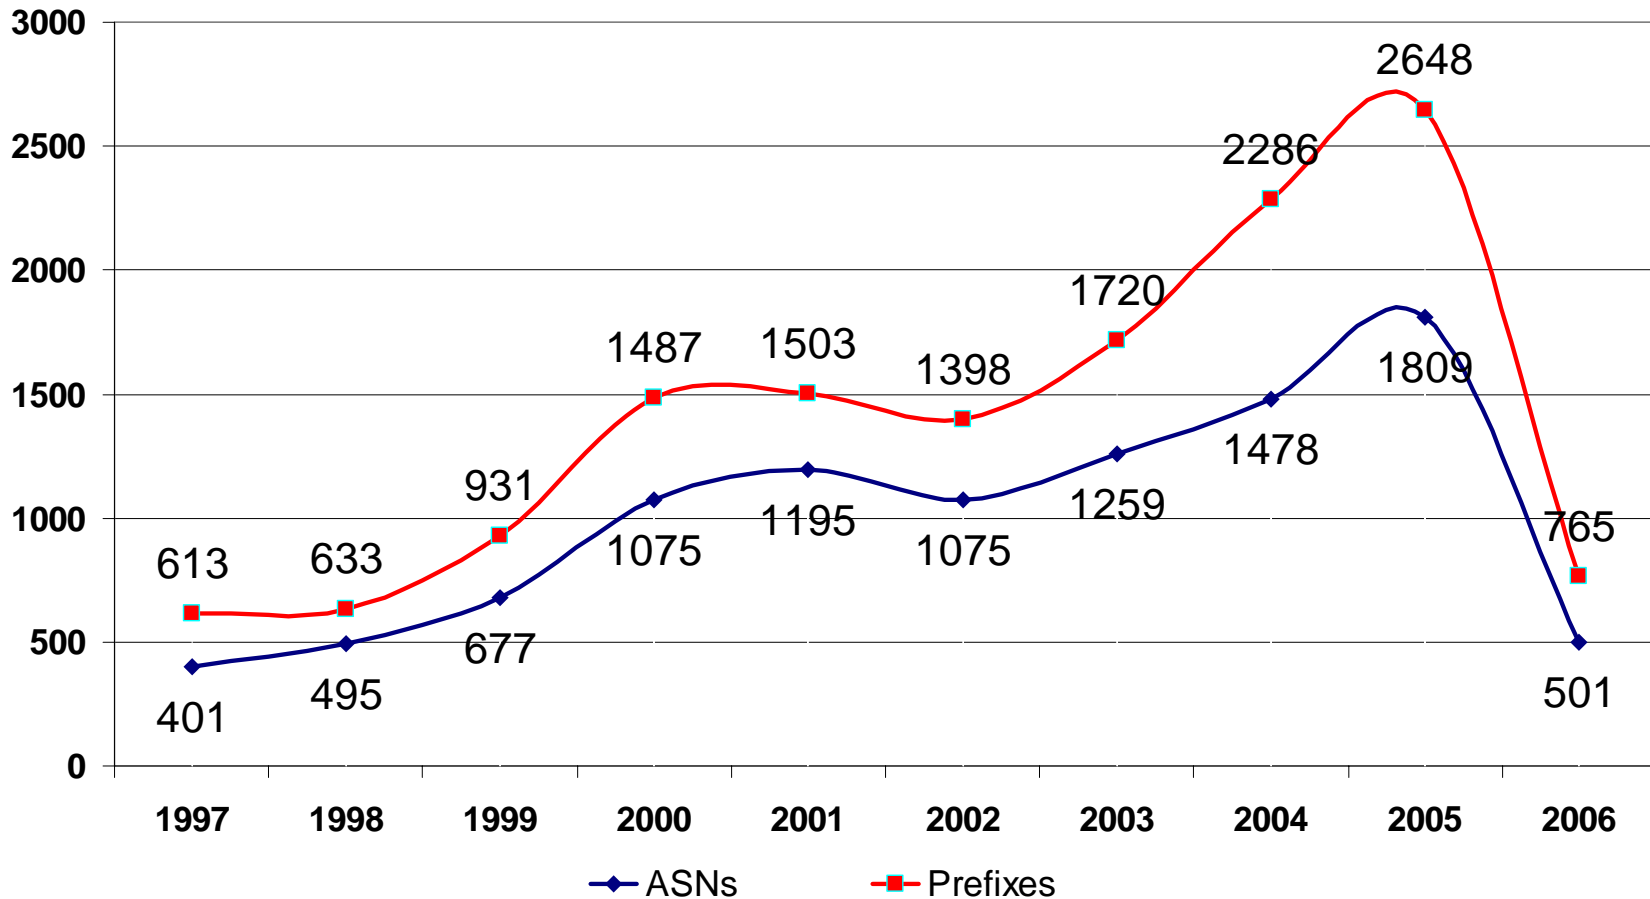

RIPE NCC Statistics Update

Leo Vegoda
Registration Services Manager
leo@ripe.net

Statistics Selection

- Printed set of statistics
- Input from community

RIPE NCC IPv4 Status

- Currently holding 19 /8s
- Equivalent to 2 /8s is completely free

IPv4 Allocations

2005

Total

PI Assignments: /20 and Shorter

Number of Prefixes and ASNs

Number of PI & PA Prefixes Issued

IPv6

- Blocks from IANA
 - Equivalent to a /16, /17, /21, /22
- Number of Allocations: 537
- 13 allocations greater than the minimum
 - biggest are two /19s

Number of IPv6 Allocations

2005

Total

Questions?