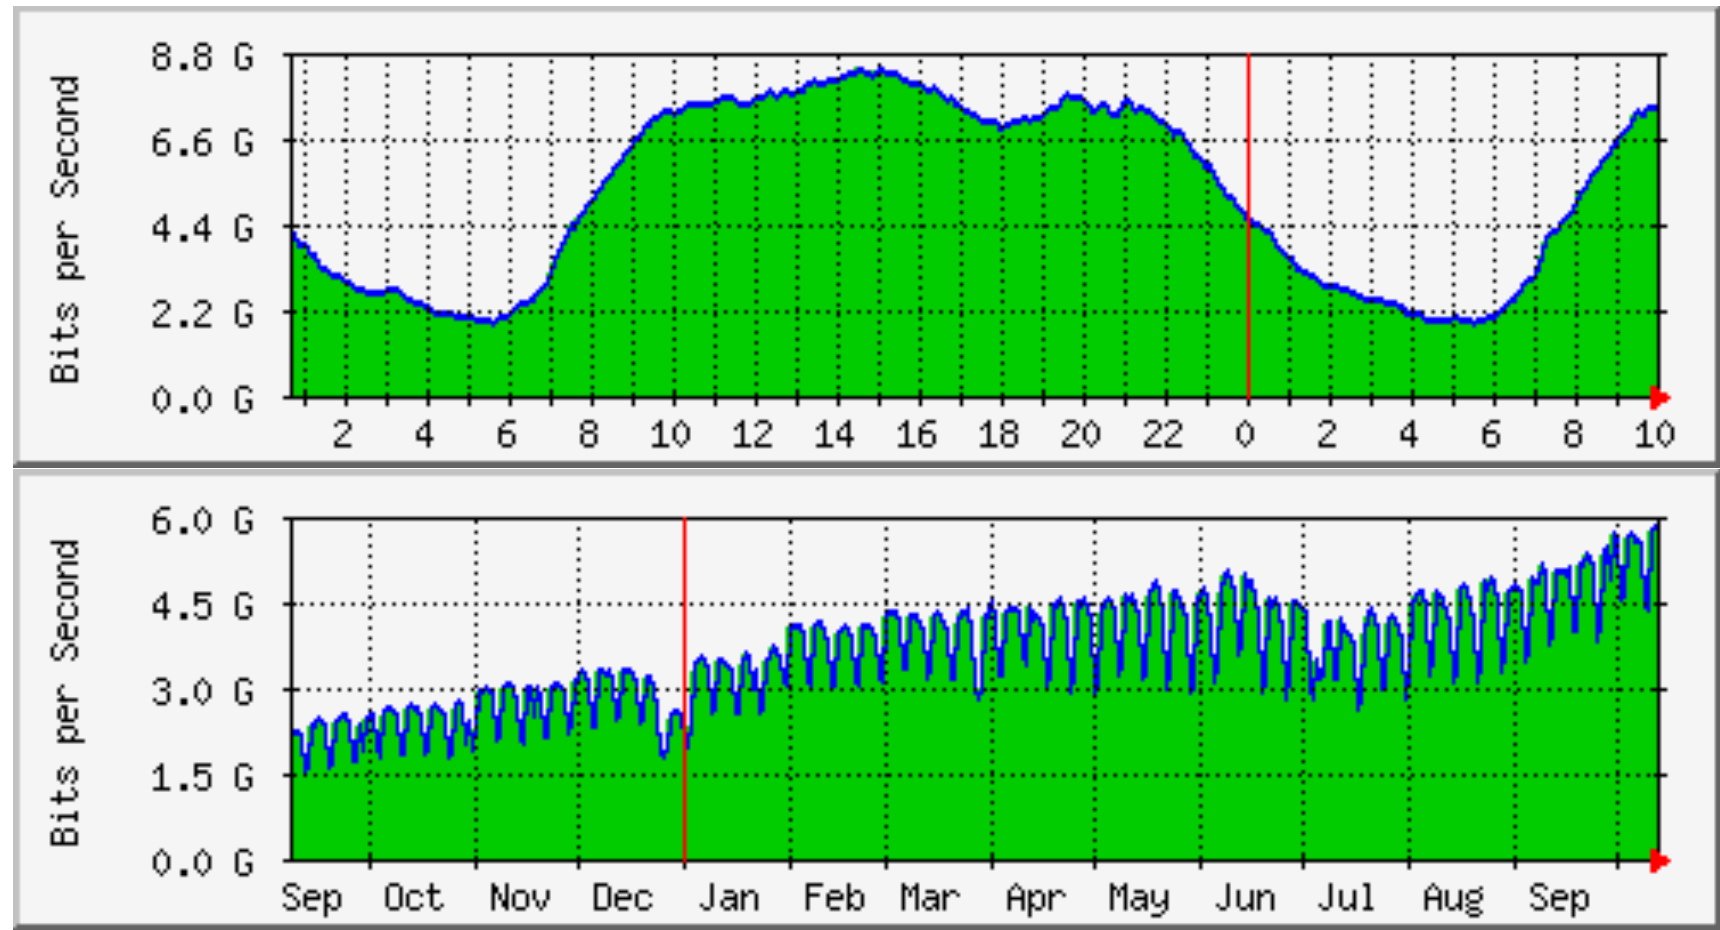

NIX.CZ

**Neutral Internet eXchange
Prague
Czech Republic**

October 13th, 2005 RIPE-51 Amsterdam

NIX.CZ today

- 3 from 4 PoPs operate 10GB Cisco switches
 - 1 customer with 2 ports already connected
- Currently planning how/when to upgrade the 4th PoP
 - In the meantime we will use etherchannel of 1G links
- Recently: study/analysis whether build exchange point in Brno (2nd largest city in Czech Republic)
 - No big interest from existing members nor others

NIX.CZ today

Networks connected total	55
- members	44
- customers	11
- foreign customers	5
Numbers of active user ports total	90
10/100M	50
1G	38
10G	2
Networks doing IPv6 peering	11

NIX.CZ today

Contact