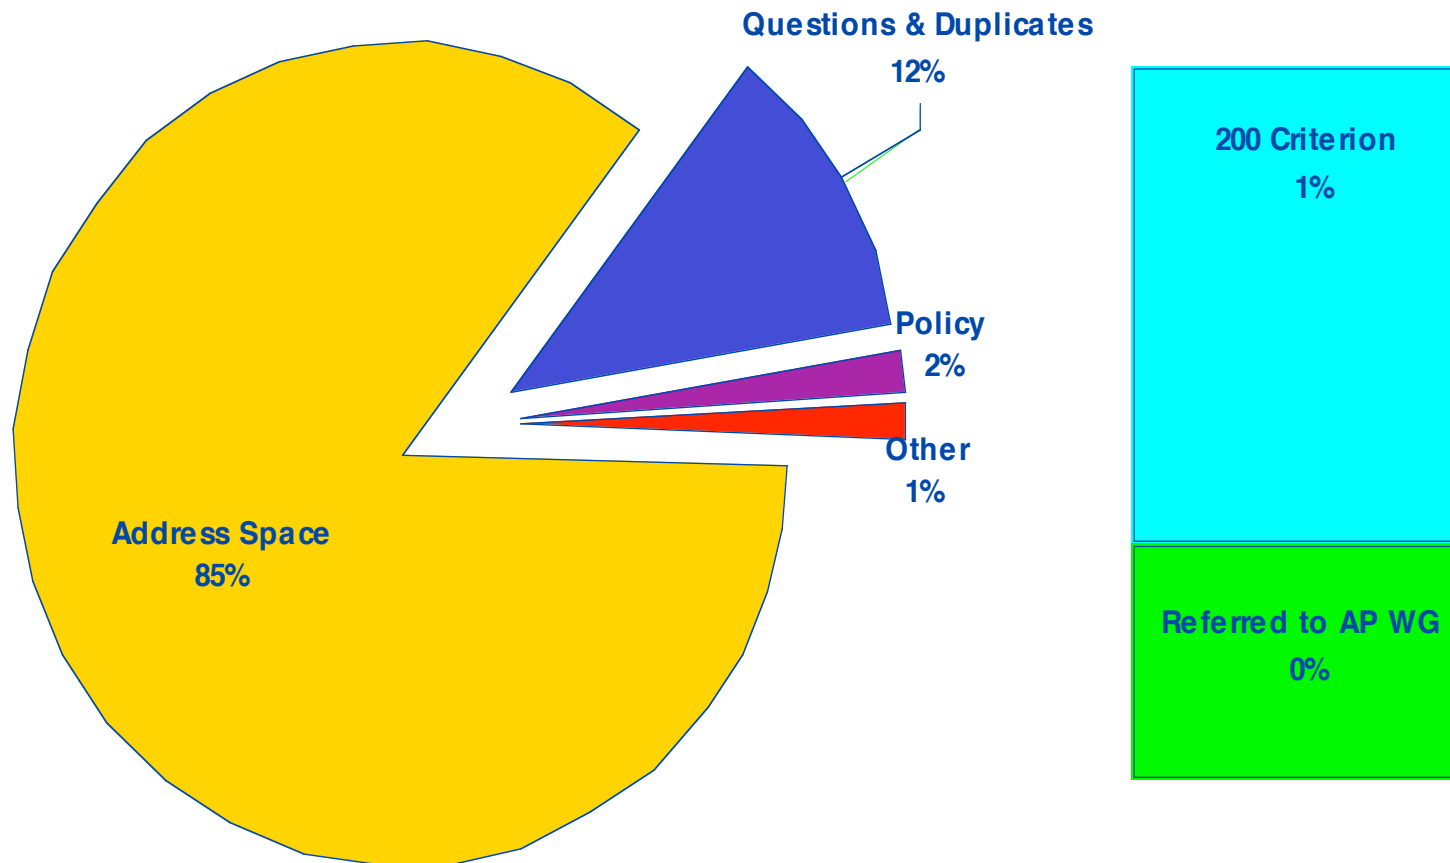

IPv6 Requests & Queries

Leo Vegoda

Registration Services Manager

Leo@ripe.net

IPv6 Category Request Breakdown

Expressed As Integers

Total	660
LIR Allocations	510
IXP Assignments	68
Questions & Duplicates	82
Discussion	
Policy Explained	12
200 /48 criterion	6
Referred to AP WG	3