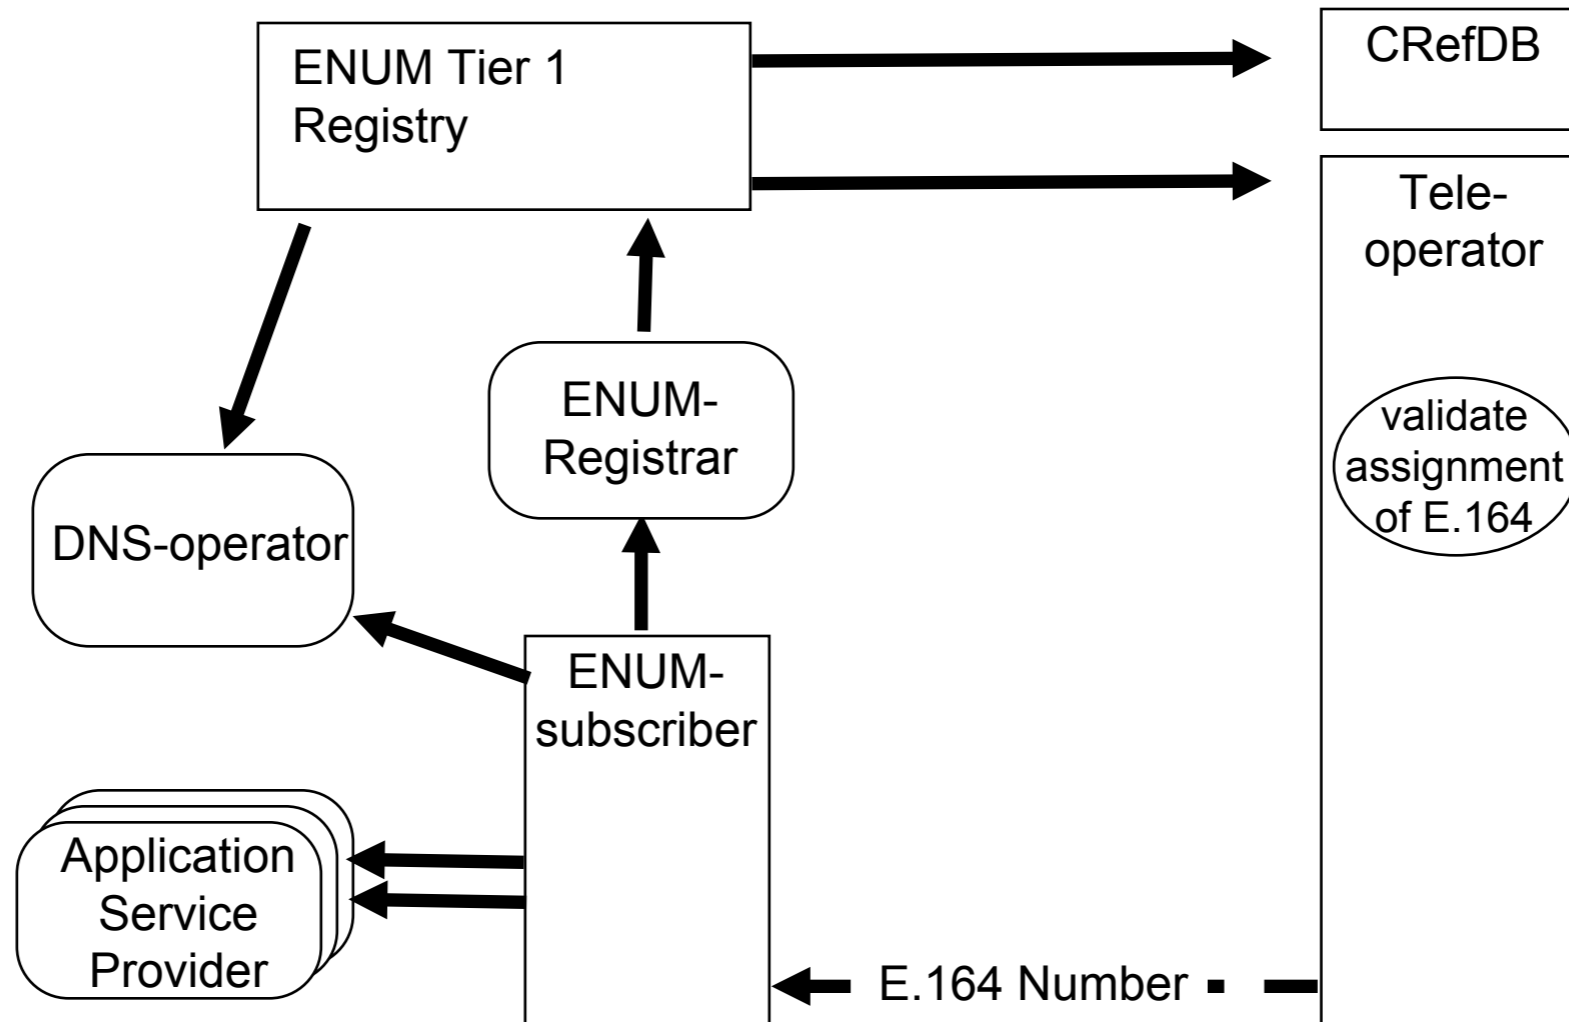

ENUM administration