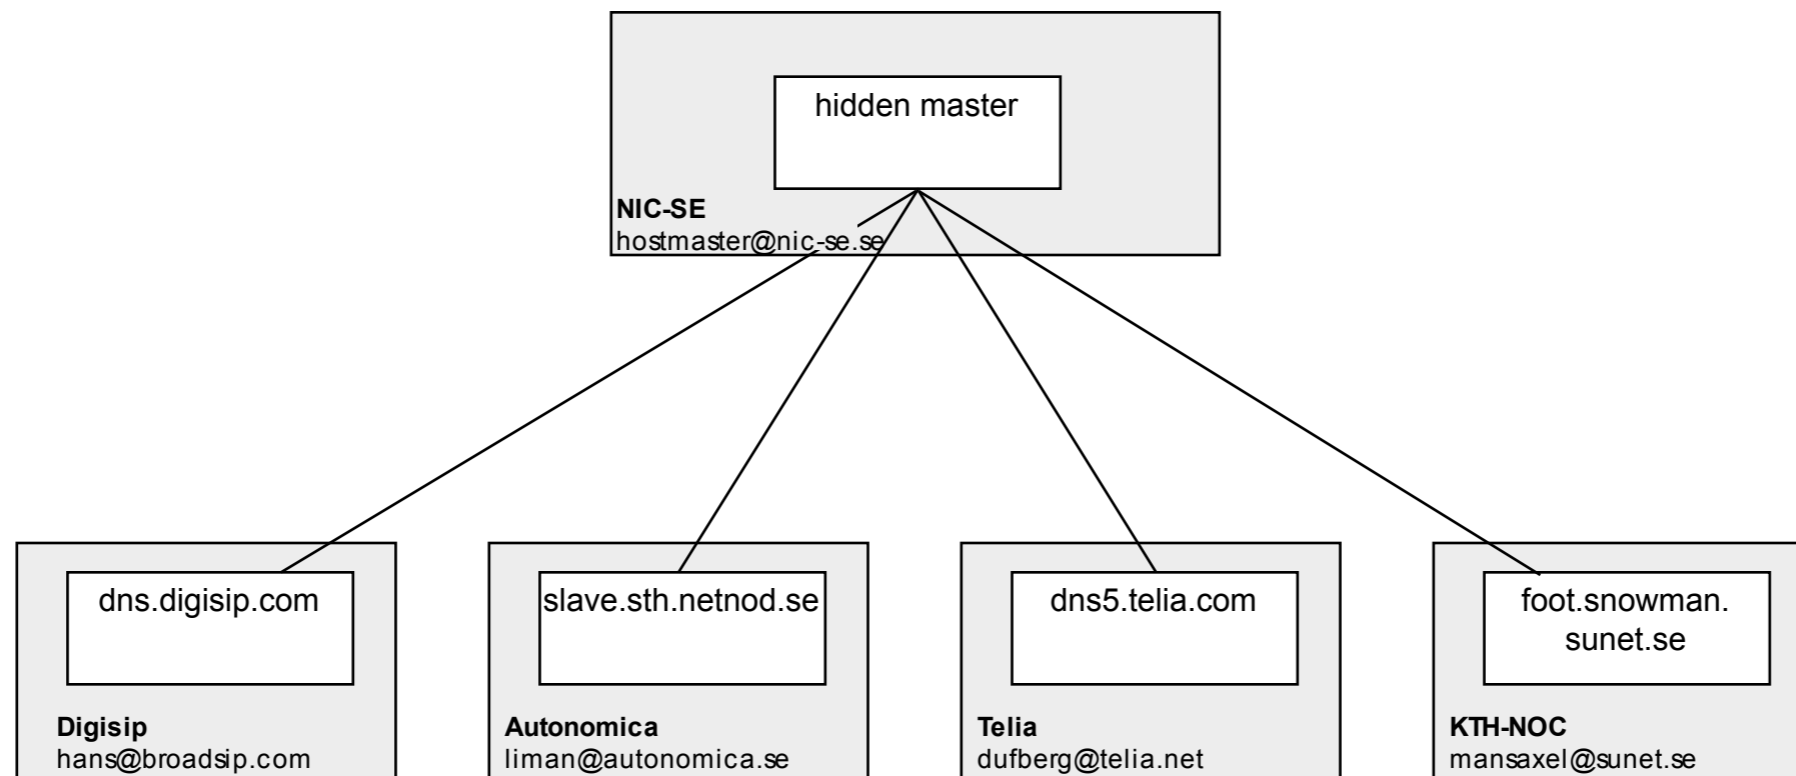

DNS for 6.4.e | 64.arpa.