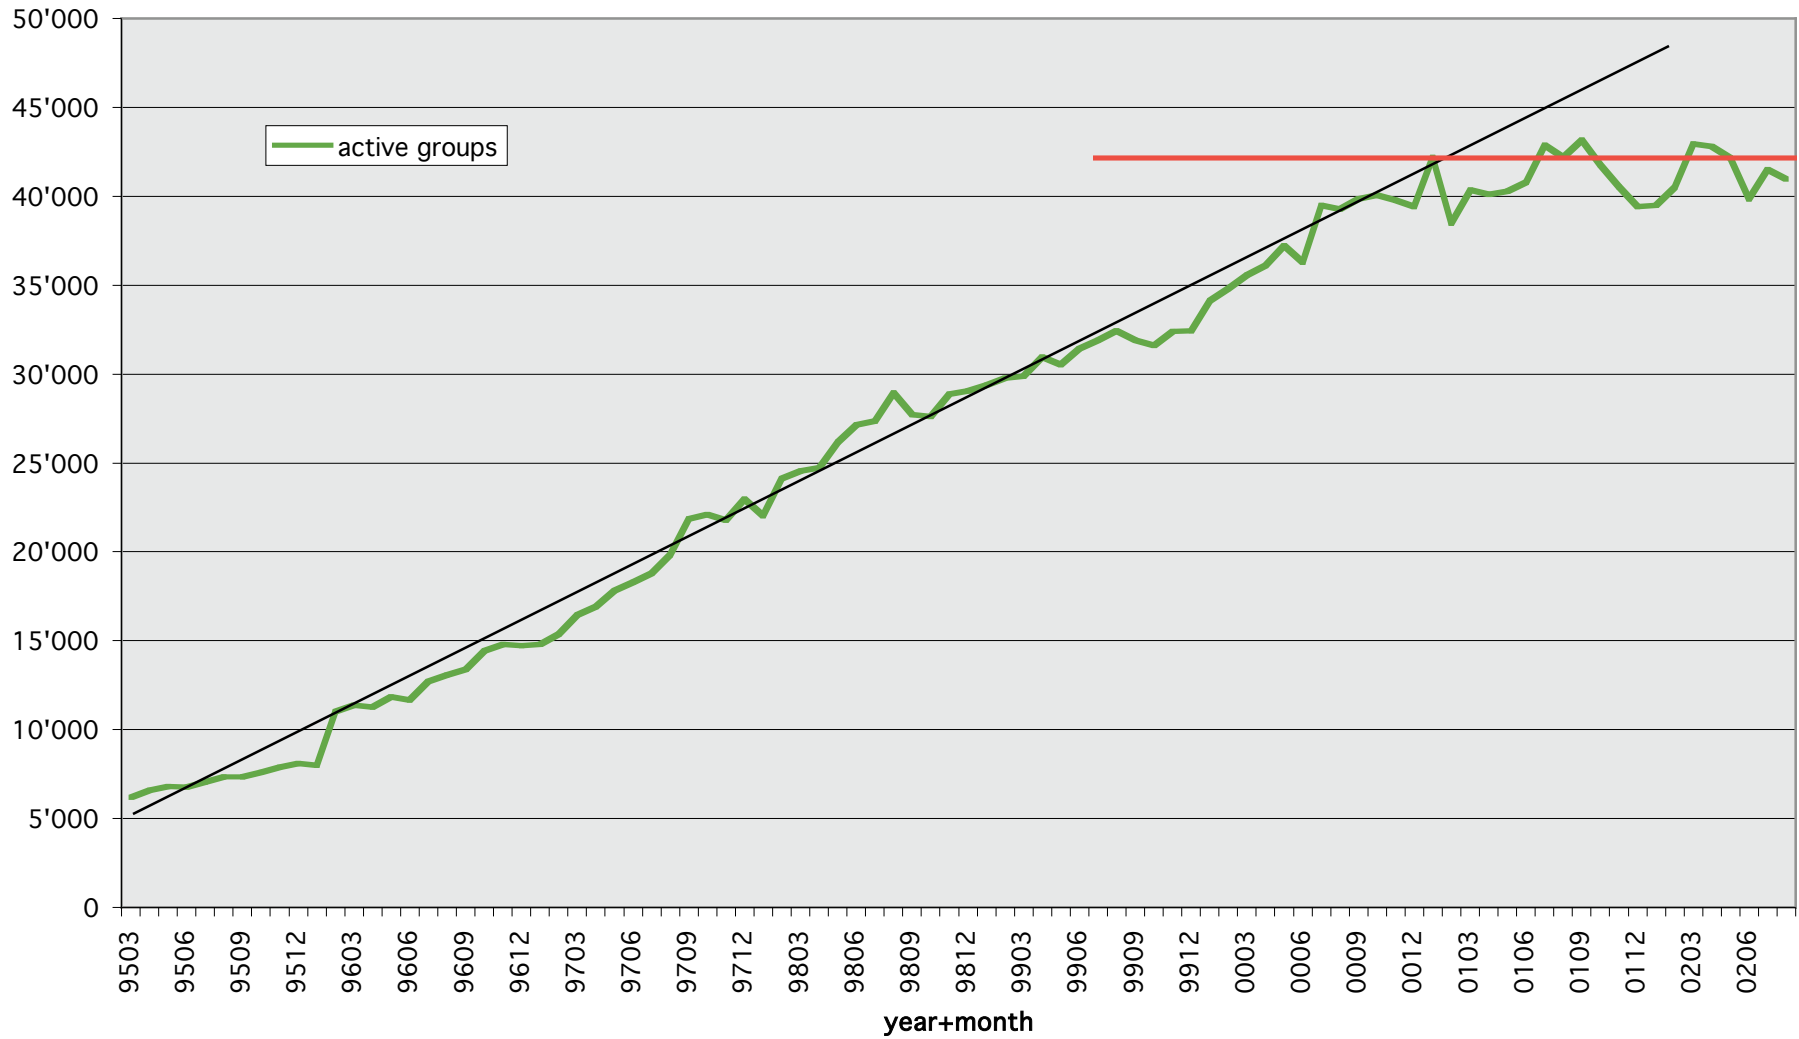

Netnews traffic 1995-2002

Average article size

average article size

Active newsgroups

Traffic growth factor

Traffic statistics summary

- ❑ **steady traffic growth up to 2001**
 - ❑ **30-50% p.a. for number of articles**
 - ❑ **100-200% (factor 2-3) p.a. for data volume**
 - ❑ **number of active newsgroups slowly increasing**
 - ❑ **growing size of articles - more binary content**
- ❑ **parameters have leveled out in 2002!**
- ❑ **local effects or global trend ??**