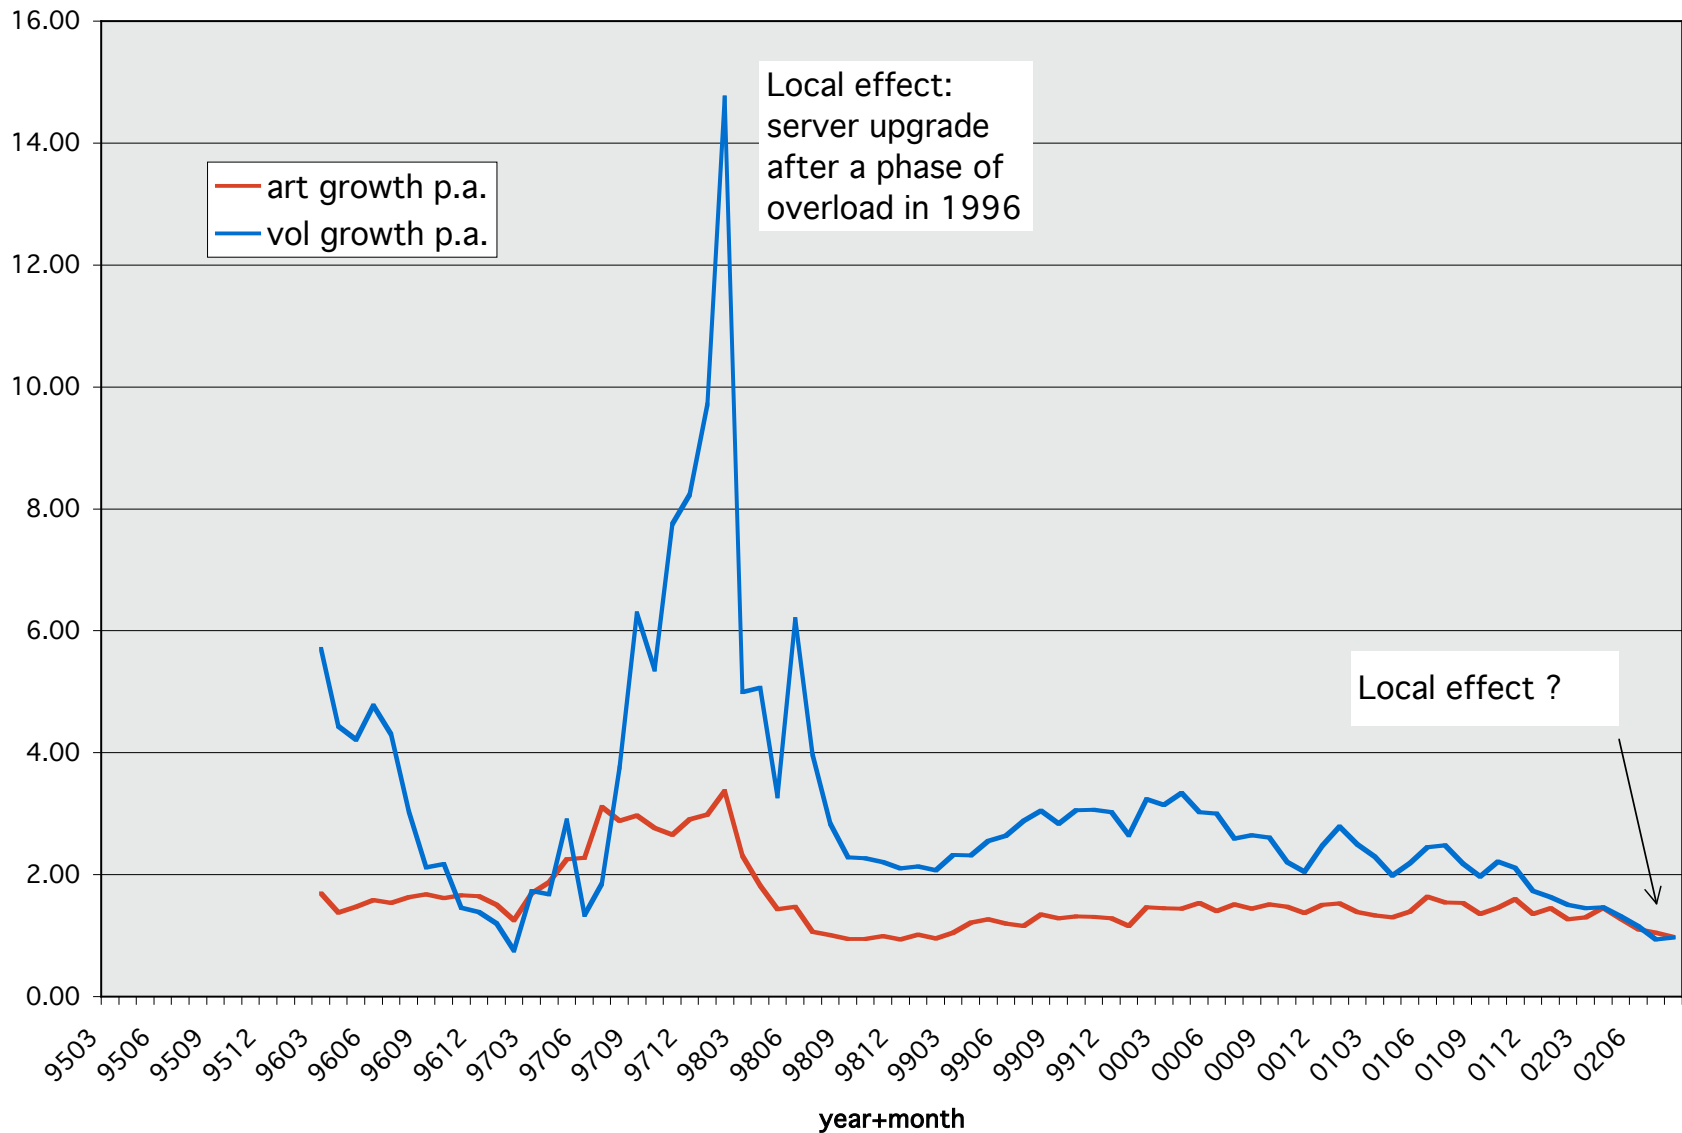

Netnews traffic 1995-2002

Average article size

average article size

Active newsgroups

Traffic growth factor

Traffic statistics summary

- ❑ **steady traffic growth up to 2001**
 - ❑ **30-50% p.a. for number of articles**
 - ❑ **100-200% (factor 2-3) p.a. for data volume**
 - ❑ **number of active newsgroups slowly increasing**
 - ❑ **growing size of articles - more binary content**
- ❑ **parameters have leveled out in 2002!**
- ❑ **local effects or global trend ??**