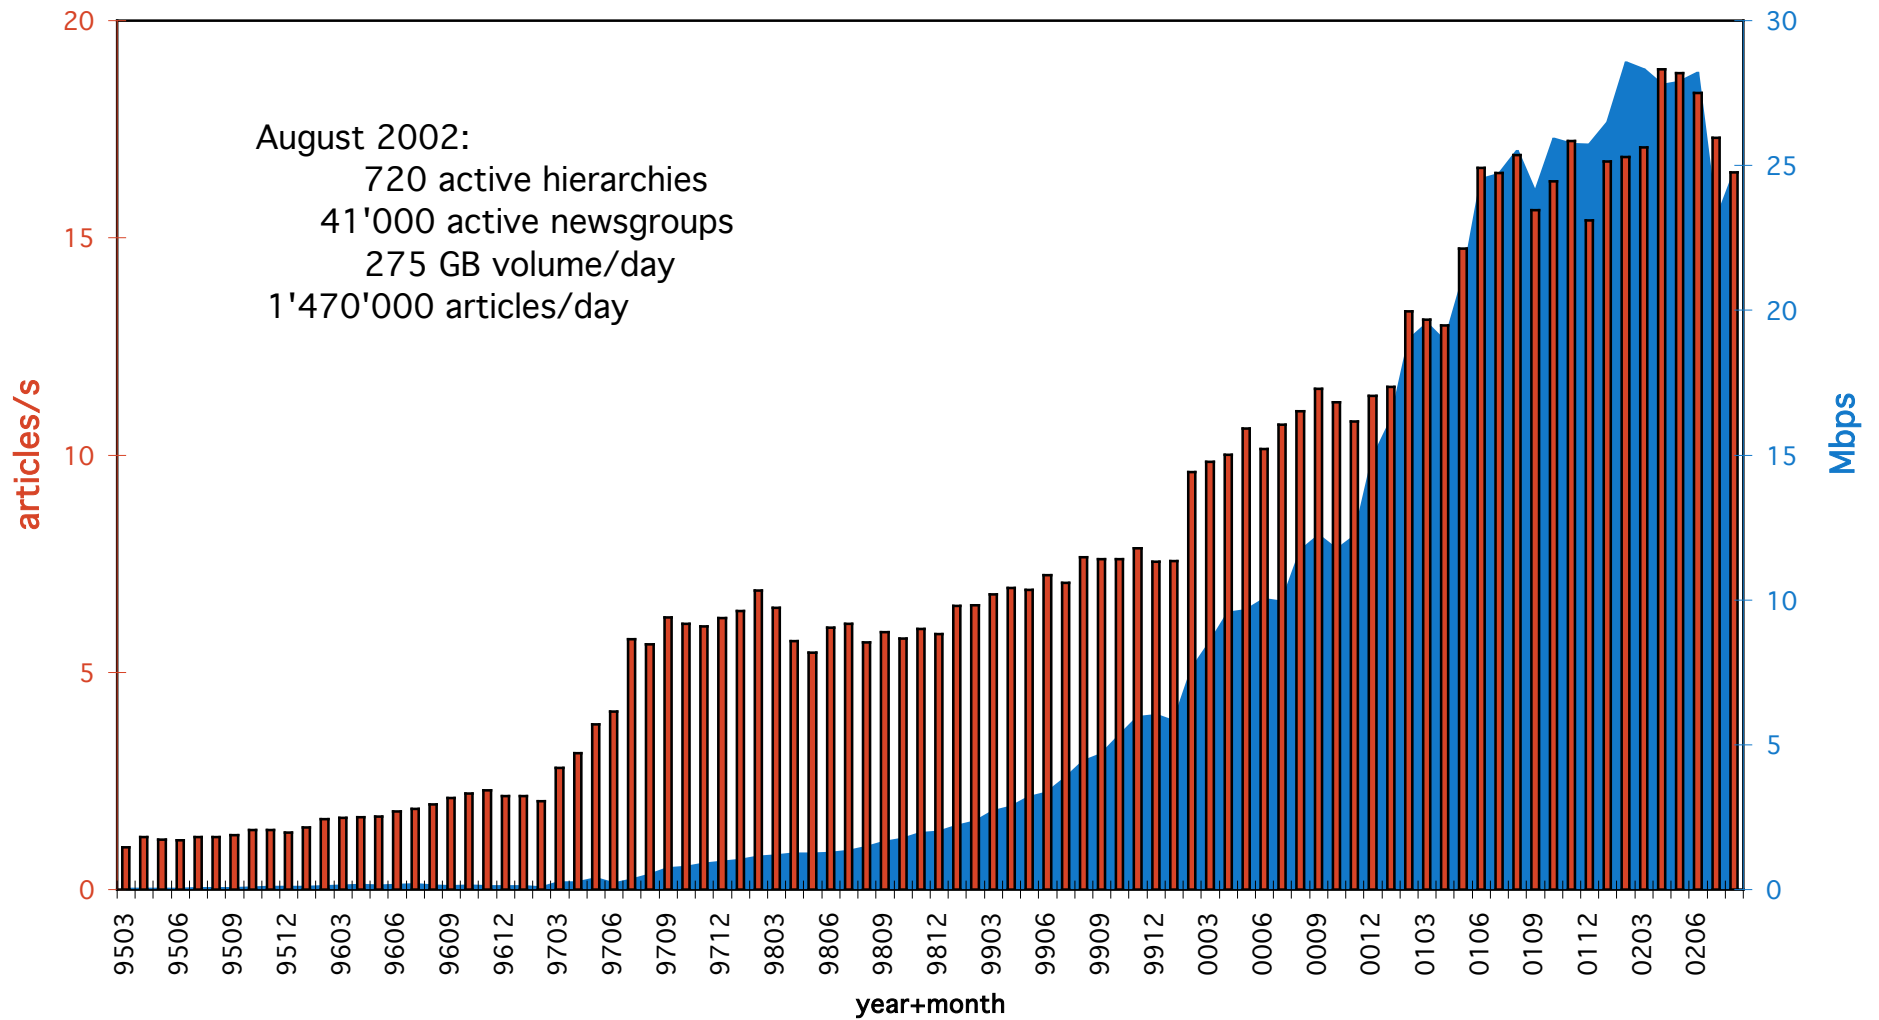

Some statistics about Netnews traffic

Felix Kugler, SWITCH

About the following statistics...

- ❑ **data collected with „flowstat“ software**
- ❑ **collection points:**
 - ❑ **news-ge.switch.ch (until 12.2001)**
 - ❑ **news-zh.switch.ch (from 01.2002)**
- ❑ **server overload might degrade measurement quality!**
- ❑ **cleanfeed filtering**

Netnews traffic 1995-2002

Average article size

average article size

Active newsgroups

Traffic growth factor

Traffic statistics summary

- ❑ **steady traffic growth up to 2001**
 - ❑ **30-50% p.a. for number of articles**
 - ❑ **100-200% (factor 2-3) p.a. for data volume**
 - ❑ **number of active newsgroups slowly increasing**
 - ❑ **growing size of articles - more binary content**
- ❑ **parameters have leveled out in 2002!**
- ❑ **local effects or global trend ??**