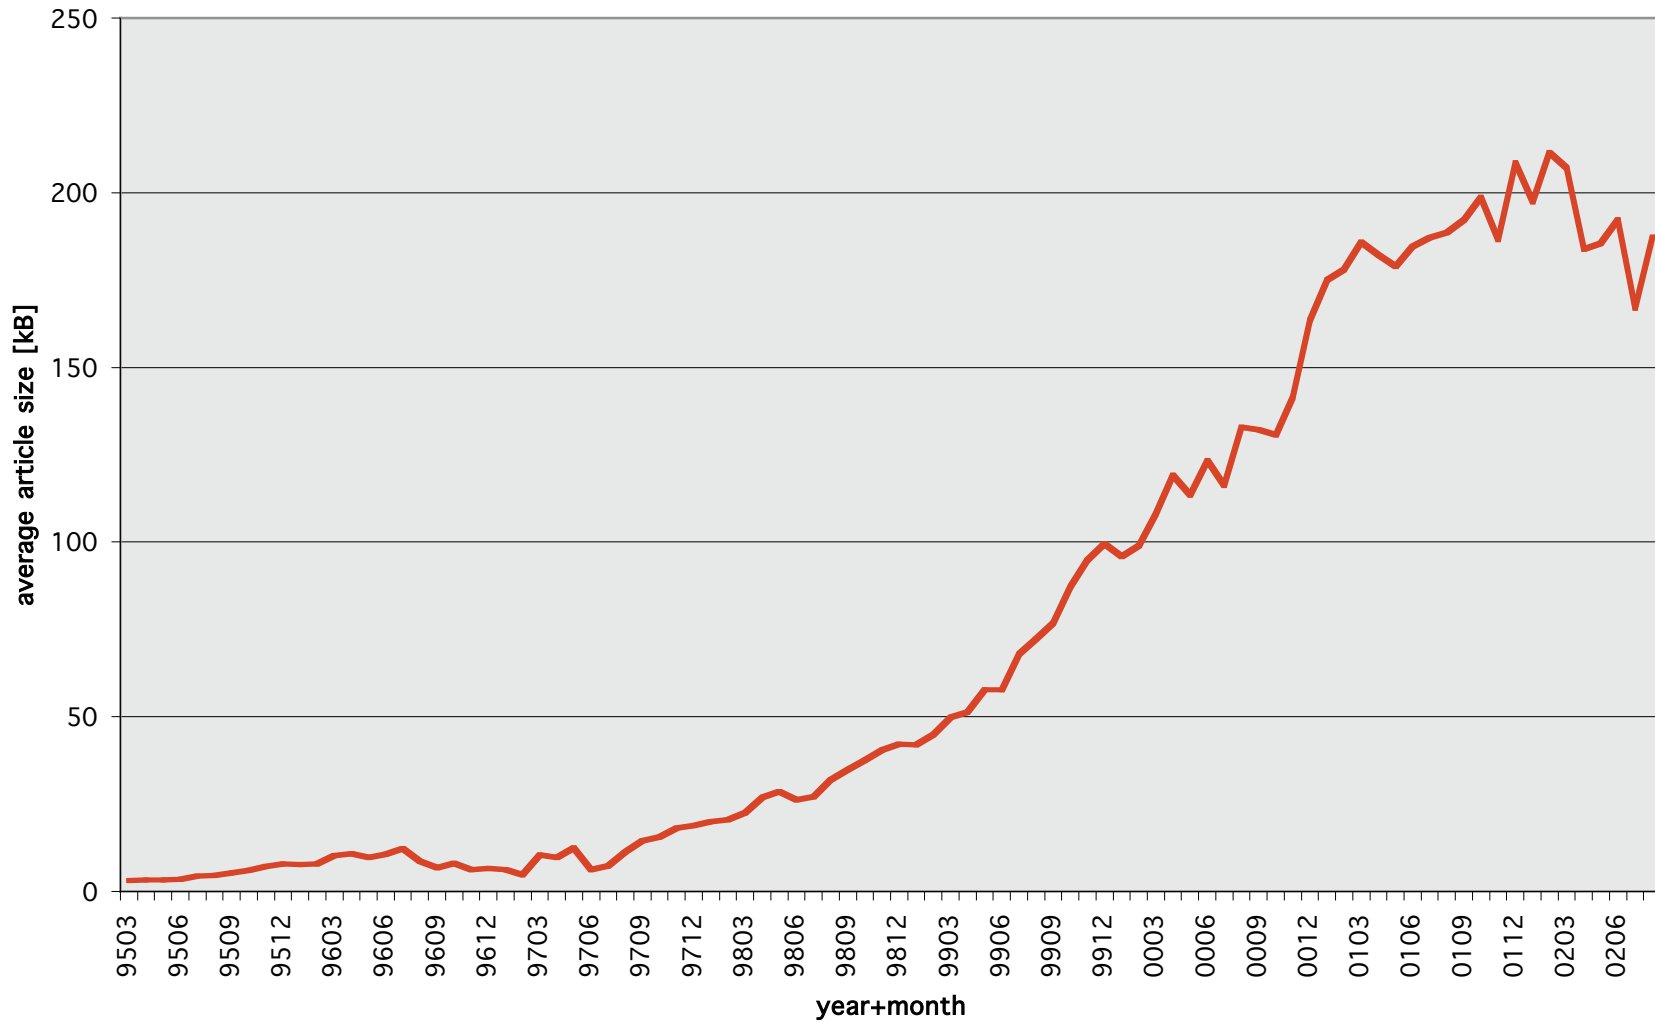

Some statistics about Netnews traffic

Felix Kugler, SWITCH

About the following statistics...

- ❑ **data collected with „flowstat“ software**
- ❑ **collection points:**
 - ❑ **news-ge.switch.ch (until 12.2001)**
 - ❑ **news-zh.switch.ch (from 01.2002)**
- ❑ **server overload might degrade measurement quality!**
- ❑ **cleanfeed filtering**

Netnews traffic 1995-2002

Average article size

average article size

Active newsgroups

Traffic growth factor

Traffic statistics summary

- ❑ **steady traffic growth up to 2001**
 - ❑ **30-50% p.a. for number of articles**
 - ❑ **100-200% (factor 2-3) p.a. for data volume**
 - ❑ **number of active newsgroups slowly increasing**
 - ❑ **growing size of articles - more binary content**
- ❑ **parameters have leveled out in 2002!**
- ❑ **local effects or global trend ??**