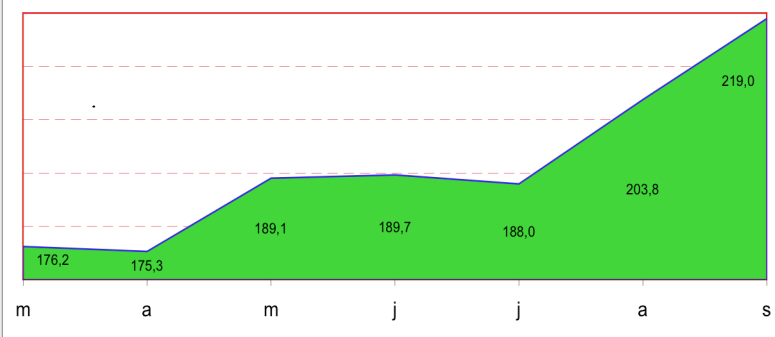

Euro-IX Member IXP traffic

- Combined European **Euro-IX member IXP** peak traffic has risen from:
 - **864 Gbps** end Apr '07 to **1132 Gbps** at the end of Sept '07.
(268 Gbps or 31% increase since RIPE 54)

All European IXP traffic

- Total estimated peak IXP traffic as of end Sept 2007 is **1.342 Tbps**

2007 regional IXP traffic trends

Asian IXP traffic

ASIA

- Last 6 months = ↑ 20.3%
- August to September = ↑ 4.3%

U.S.A IXP traffic

U.S.A.

- Last 6 months = ↑ 24.3%
- August to September = ↑ 7.5%

European IXP traffic

Europe

- Last 6 months = ↑ 24.6%
- August to September = ↑ 11.6%

European IXP participants

- **3986 IXP participants** in Europe
 - **3496 with publicly disclosed ASNs**
(some IXPs and/or their participants do not wish to publicly advertise their ASN on the IXP website)
 - **2116 unique ASNs** peering in Europe
 - **11 ASNs** peer at **12 or more** different European IXPs,
one ASN peers at **19 IXPs!**
 - **Average of about 39 participants per IXP**
 - **4 European IXPs** have **more than 200** active participants