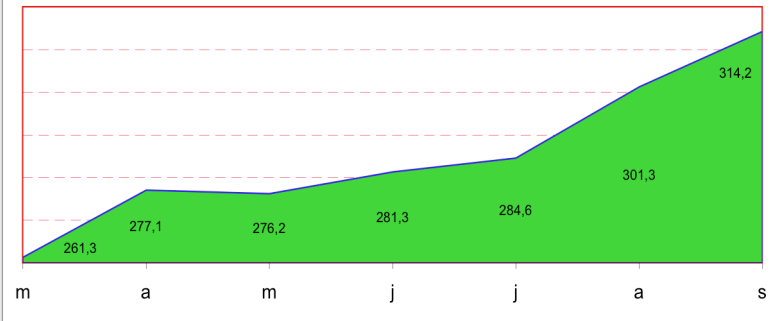

Euro-IX Member IXP traffic

- Combined European **Euro-IX member IXP** peak traffic has risen from:
 - **864 Gbps** end Apr '07 to **1132 Gbps** at the end of Sept '07.
(268 Gbps or 31% increase since RIPE 54)

All European IXP traffic

- Total estimated peak IXP traffic as of end Sept 2007 is **1.342 Tbps**

2007 regional IXP traffic trends

Asian IXP traffic

ASIA

- Last 6 months = ↑ 20.3%
- August to September = ↑ 4.3%