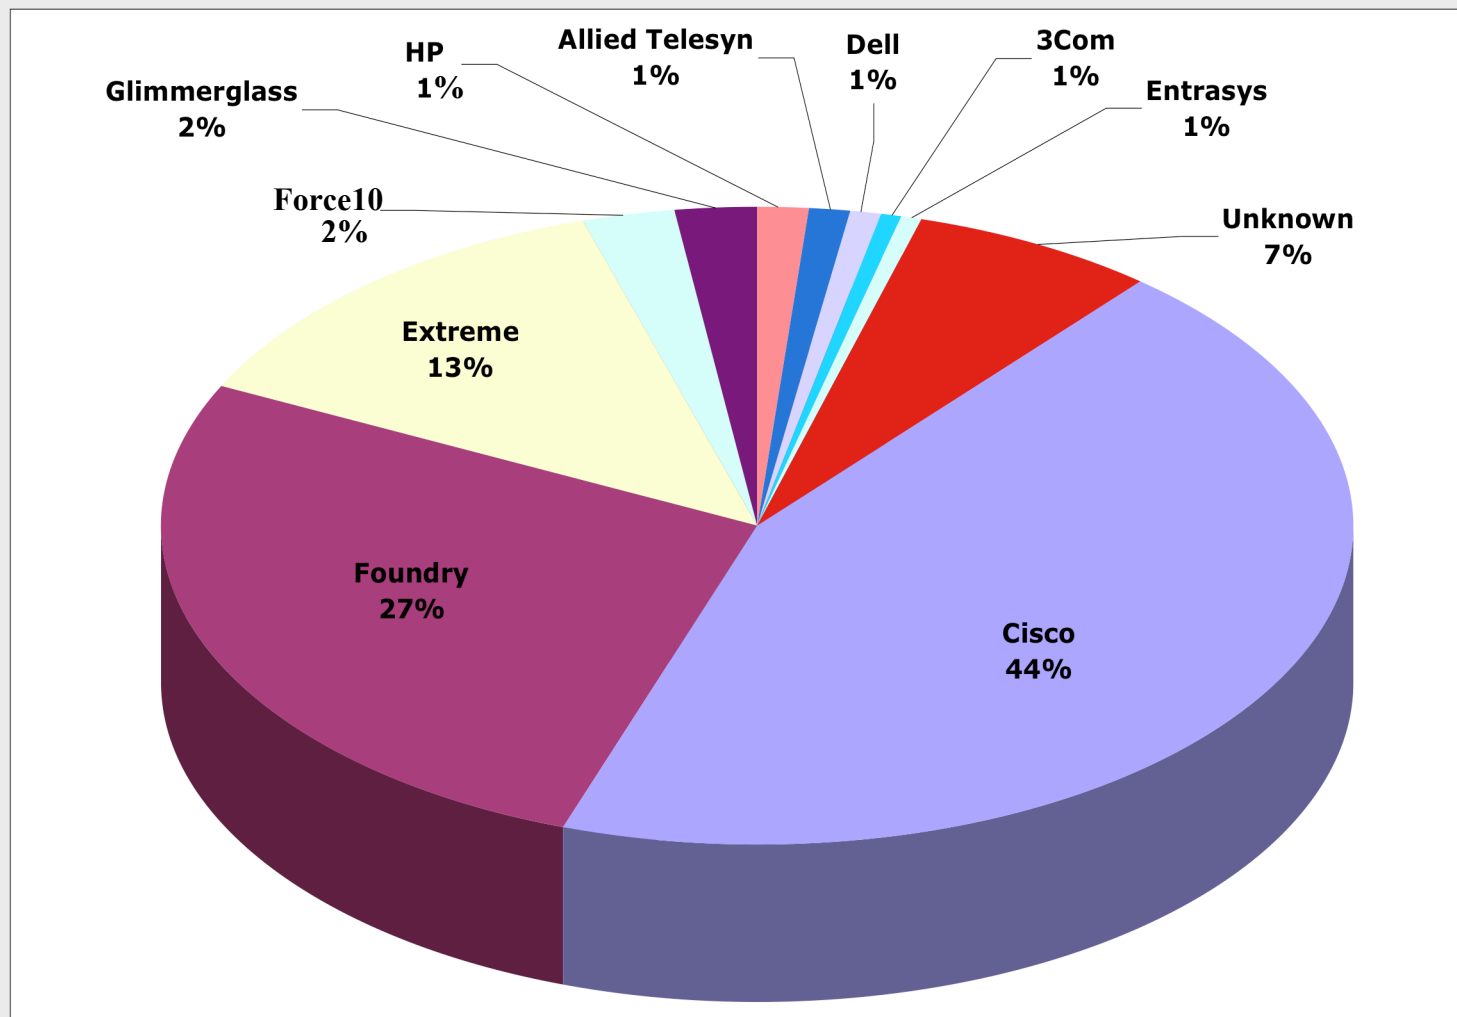

Euro-IX update

EIX WG

RIPE 55

Amsterdam

The Netherlands

October 2007

Note: I estimate there to be a little over **390 Switches** in use at IXPs in Europe

Euro-IX Forums