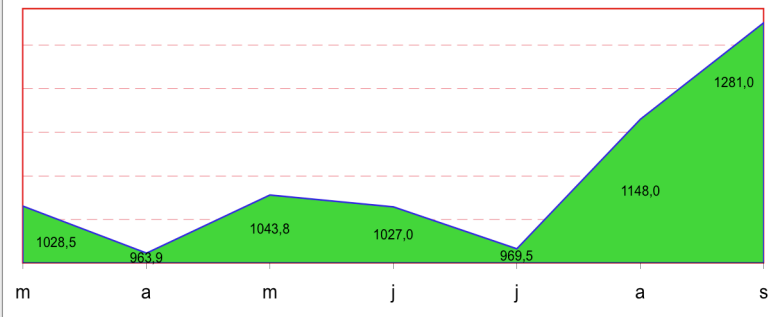

Euro-IX Member IXP traffic

- Combined European **Euro-IX member IXP** peak traffic has risen from:
 - **864 Gbps** end Apr '07 to **1132 Gbps** at the end of Sept '07.
(268 Gbps or 31% increase since RIPE 54)

All European IXP traffic

- Total estimated peak IXP traffic as of end Sept 2007 is **1.342 Tbps**

2007 regional IXP traffic trends

Asian IXP traffic

ASIA

- Last 6 months = ↑ 20.3%
- August to September = ↑ 4.3%

U.S.A IXP traffic

U.S.A.

- Last 6 months = ↑ 24.3%
- August to September = ↑ 7.5%

European IXP traffic

Europe

- Last 6 months = ↑ 24.6%
- August to September = ↑ 11.6%

European IXP participants

- **3986 IXP participants** in Europe
 - **3496 with publicly disclosed ASNs**
(some IXPs and/or their participants do not wish to publicly advertise their ASN on the IXP website)
 - **2116 unique ASNs** peering in Europe
 - **11 ASNs** peer at **12 or more** different European IXPs,
one ASN peers at **19 IXPs!**
 - **Average of about 39 participants per IXP**
 - **4 European IXPs** have **more than 200** active participants