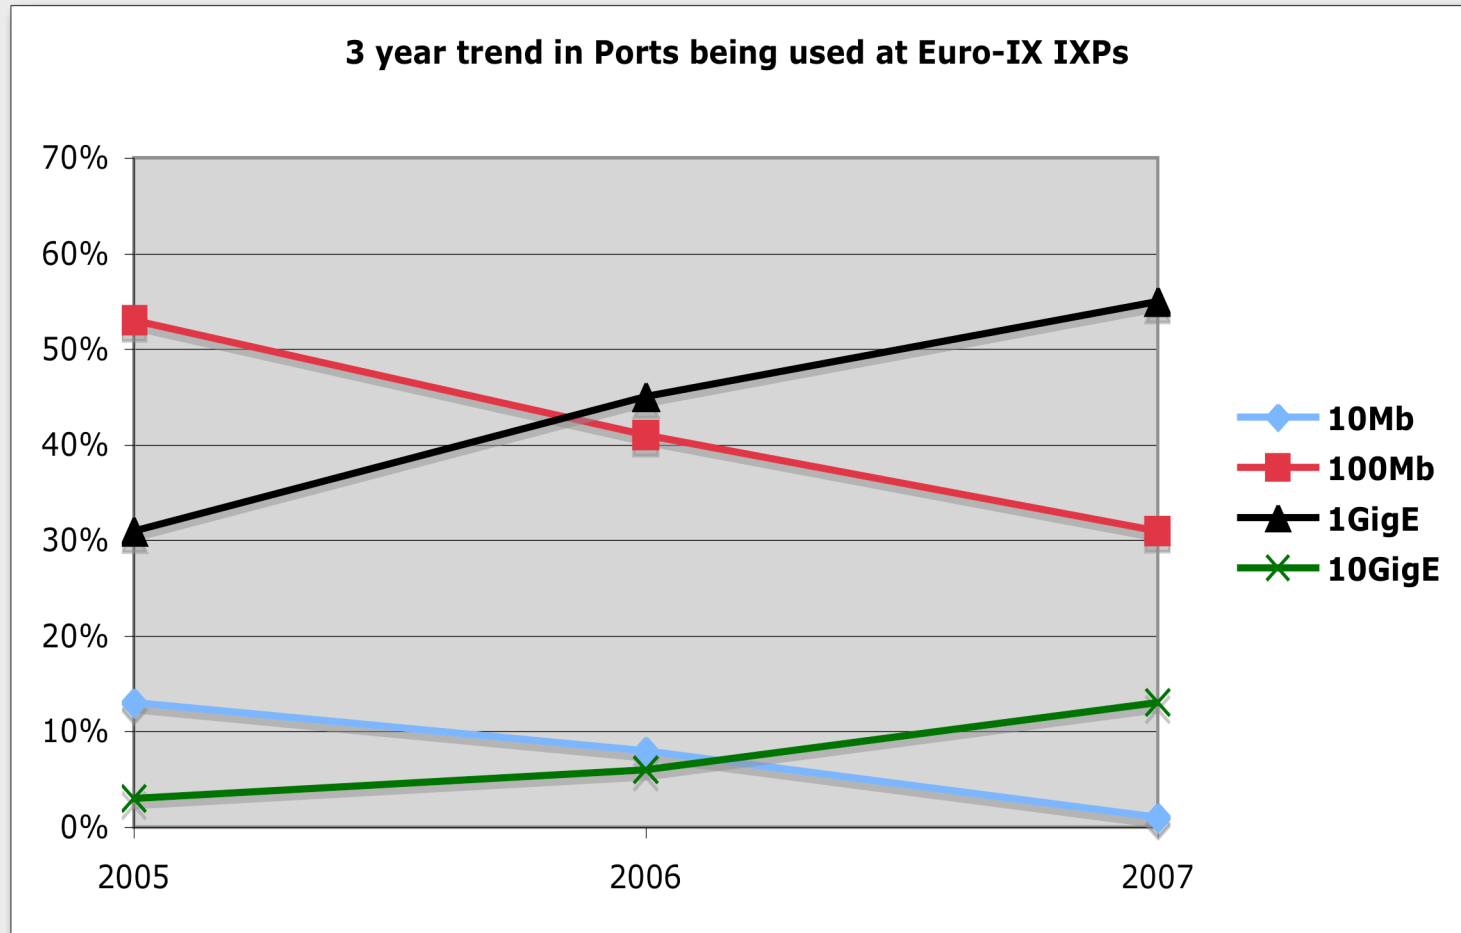

All European IXP traffic

- Total estimated peak IXP traffic as of end Sept 2007 is **1.342 Tbps**

2007 regional IXP traffic trends

Asian IXP traffic

ASIA

- Last 6 months = ↑ 20.3%
- August to September = ↑ 4.3%

U.S.A IXP traffic

U.S.A.

- Last 6 months = ↑ 24.3%
- August to September = ↑ 7.5%

European IXP traffic

Europe

- Last 6 months = ↑ 24.6%
- August to September = ↑ 11.6%

European IXP participants

- **3986 IXP participants** in Europe
 - **3496 with publicly disclosed ASNs**
(some IXPs and/or their participants do not wish to publicly advertise their ASN on the IXP website)
 - **2116 unique ASNs** peering in Europe
 - **11 ASNs** peer at **12 or more** different European IXPs,
one ASN peers at **19 IXPs!**
 - **Average of about 39 participants per IXP**
 - **4 European IXPs** have **more than 200** active participants

Ports in use at Euro-IX IXPs

Euro-IX update

EIX WG

RIPE 55

Amsterdam

The Netherlands

October 2007

3 year trend in Ports being used at Euro-IX IXPs