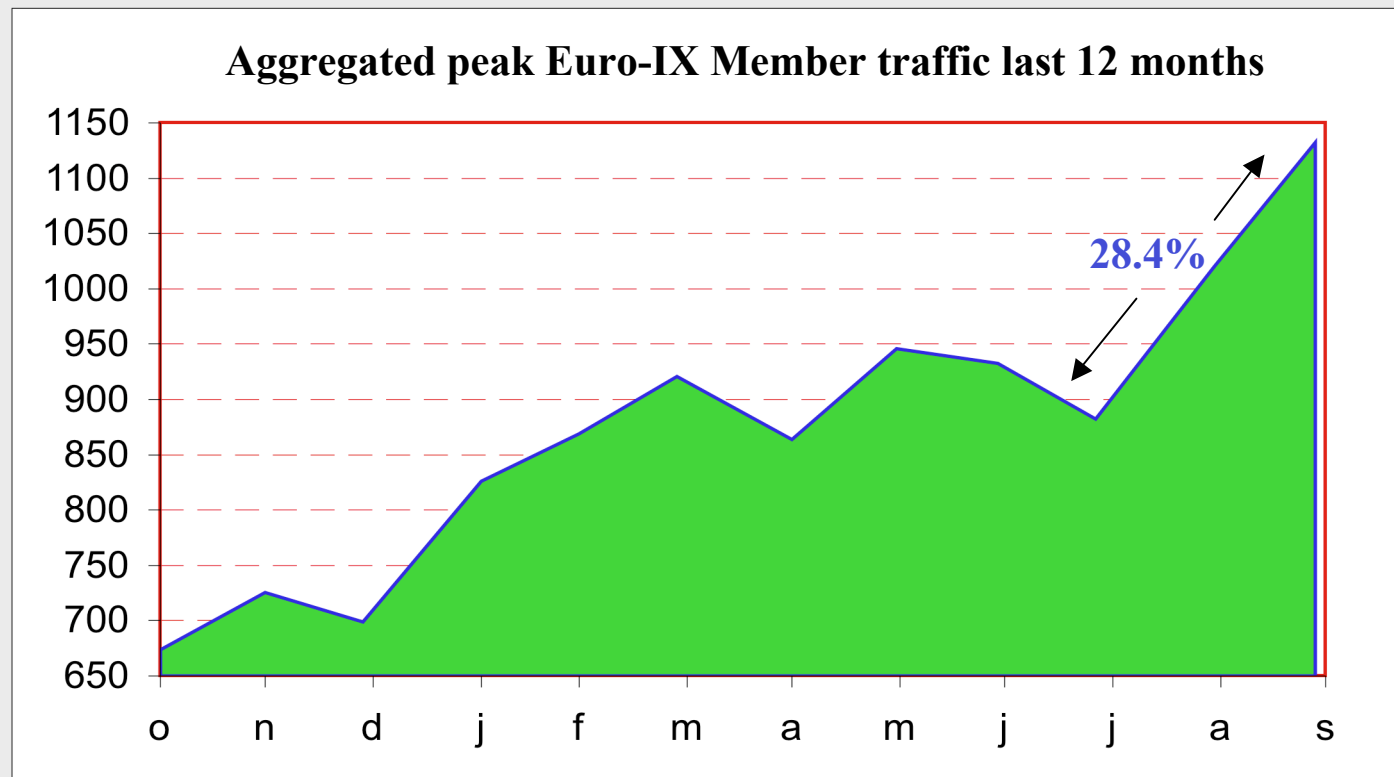

Euro-IX update

EIX WG

RIPE 55

Amsterdam

The Netherlands

October 2007

Current Euro-IX affiliates

- 43 affiliated IXPs:
 - Europe: 36
 - From 25 different countries
 - Asia (Japan): 3
 - BBIX, JPNAP and JPIX
 - U.S.A: 4
 - Any2 Exchange, Equinix, Switch and Data & Terremark
- 4 affiliated patrons:
 - Cisco Systems
 - Foundry Networks
 - Force10 Networks
 - Glimmerglass

Euro-IX Member IXP traffic

- Combined European **Euro-IX member IXP** peak traffic has risen from:
 - **864 Gbps** end Apr '07 to **1132 Gbps** at the end of Sept '07.
(268 Gbps or 31% increase since RIPE 54)

All European IXP traffic

- Total estimated peak IXP traffic as of end Sept 2007 is **1.342 Tbps**

2007 regional IXP traffic trends

Asian IXP traffic

ASIA

- Last 6 months = ↑ 20.3%
- August to September = ↑ 4.3%