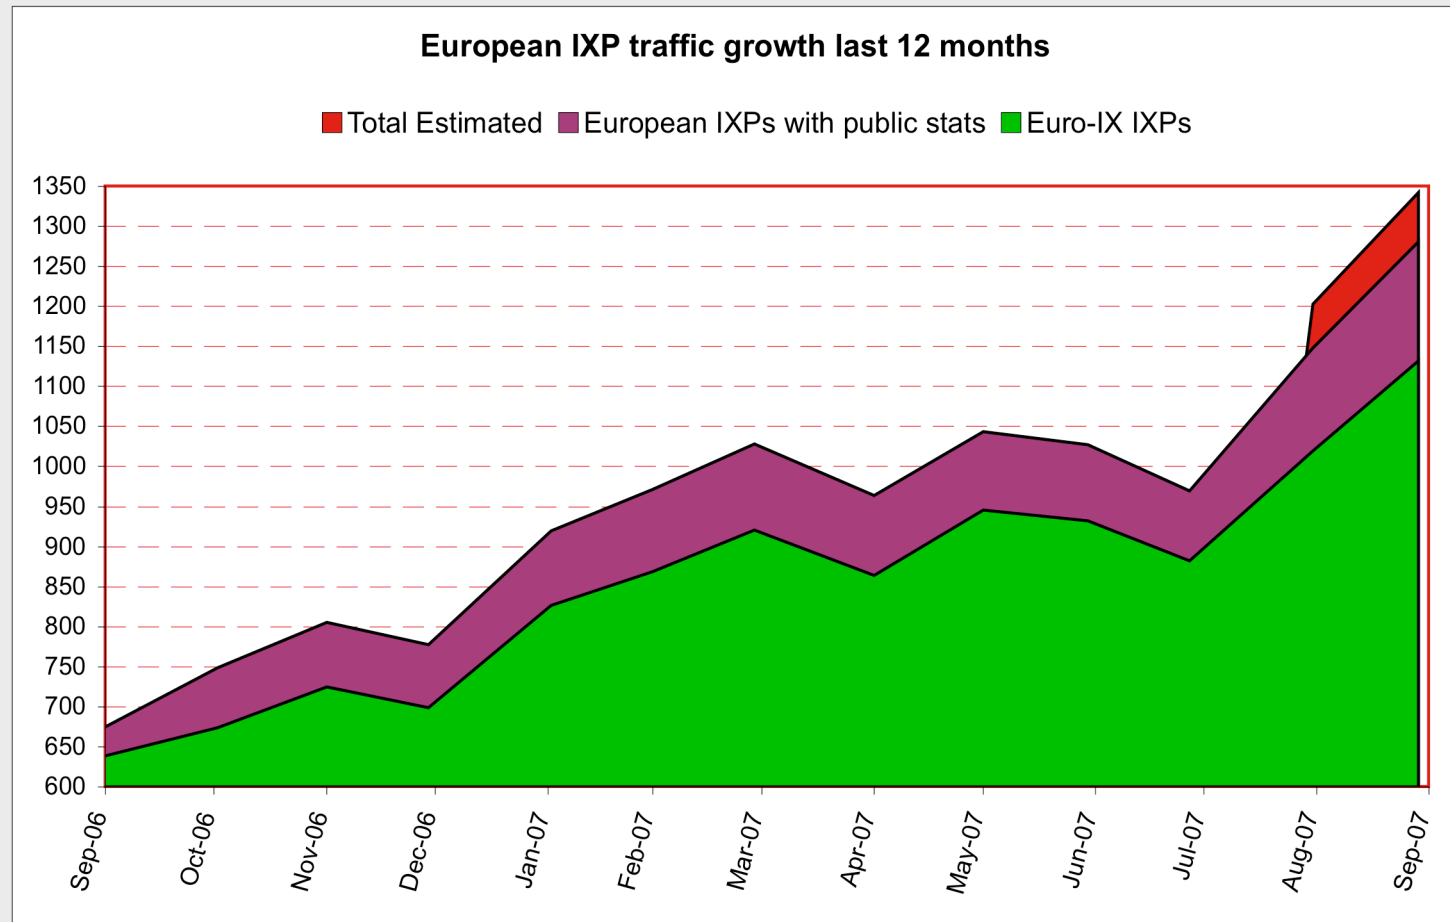

Euro-IX Member IXP traffic

- Combined European **Euro-IX member IXP** peak traffic has risen from:
 - **864 Gbps** end Apr '07 to **1132 Gbps** at the end of Sept '07.
(268 Gbps or 31% increase since RIPE 54)

All European IXP traffic

- Total estimated peak IXP traffic as of end Sept 2007 is **1.342 Tbps**

2007 regional IXP traffic trends

Asian IXP traffic

ASIA

- Last 6 months = ↑ 20.3%
- August to September = ↑ 4.3%